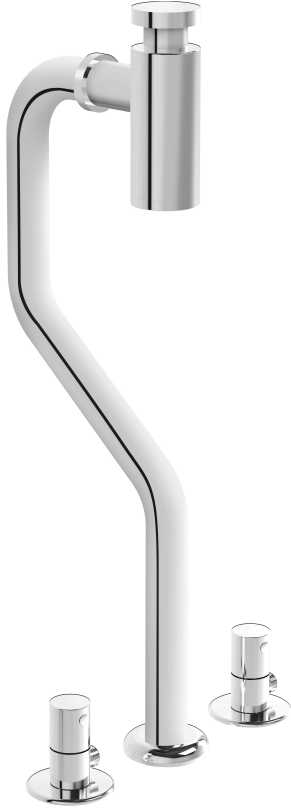

## Special syphon for monoblock Basin

Product Code: A45157

Collection: Origin

### Technical Specifications

Awards	Good Design
Body Material	Brass
Brand	VitrA
Built-in Product	0
Color	Chrome
Color Group	VALUE: Chrome
Colour	Chrome
Complementary Product	7814B474-0041
Depth (mm)	180
Designer	VitrA Design Team
Height (mm)	685
Hose Material	Stainless Steel EPDM

Installation Type	Standard
Material	Chrome
Number of Water Inlets	Double Inlet
Online VitrA	false
Outlet Rotation Angle	Fixed
Packaged Dimensions (W×D×H)	650 x 185 x 110
Series	Origin
Width (mm)	65