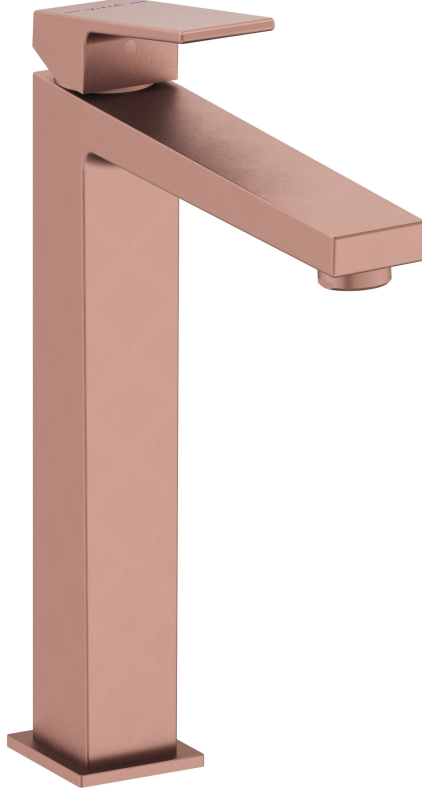

# VitrA

**Minimax Sq Bsn Mxr Bwl, BCpr**

Product Code: A4372424VUK

Collection:

## Technical Specifications

Brand	VitrA
Color	Brushed Bronze
Color Group	Brushed Bronze
Colour	Brushed Bronze
Installation Type	Countertop
Material	PVD
Number of Holes	1
Number of Water Inlets	Double Inlet
Outlet Rotation Angle	Fixed
Packaged Dimensions (W×D×H)	440 x 245 x 60
Width (mm)	41X41