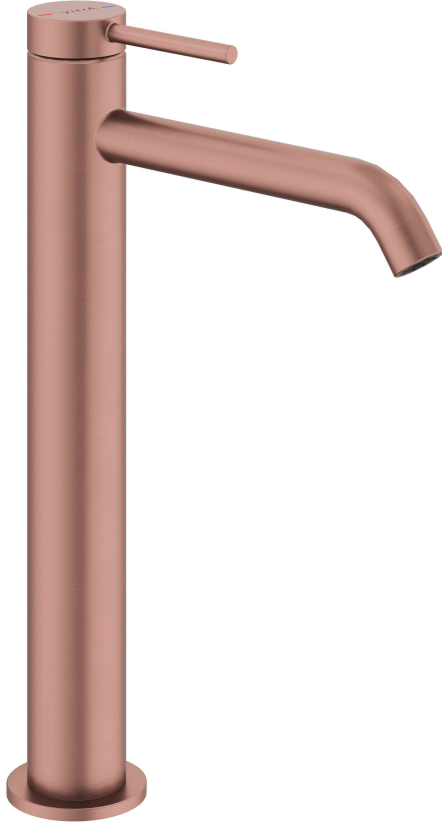

# VitrA

**Minimax R Basin Mix, Bowl, B.Cop**

Product Code: A4353424VUK

Collection:

## Technical Specifications

Air Mixing Capability	Yes
Body Material	Brass
Brand	VitrA
Color	Brushed Bronze
Color Group	Brushed Bronze
Colour	Brushed Bronze
Depth (mm)	208
Easy Assembly Feature	Yes
Height (mm)	323
Hose Material	Stainless Steel EPDM
Installation Type	Countertop
Material	PVD

Number of Holes	1
Number of Water Inlets	Double Inlet
Operating Pressure	Min:0.5-Max:10Recommended(1-5)
Outlet Rotation Angle	Fixed
Packaged Dimensions (W×D×H)	440 x 245 x 60
Width (mm)	Ø41