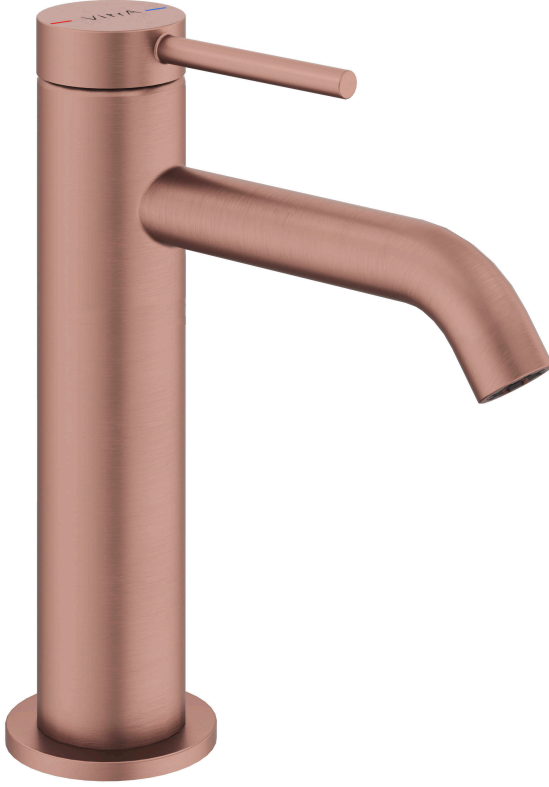

VitrA

Minimax R Basin Mix L, B.Cop

Product Code: A4353224VUK

Collection:

Technical Specifications

Air Mixing Capability	Yes
Body Material	Brass
Brand	VitrA
Color	Brushed Bronze
Color Group	Brushed Bronze
Colour	Brushed Bronze
Depth (mm)	169
Easy Assembly Feature	Yes
Height (mm)	198
Hose Material	Stainless Steel EPDM
Installation Type	Countertop
Material	PVD

Number of Holes	1
Number of Water Inlets	Double Inlet
Operating Pressure	Min:0.5-Max:10Recommended(1-5)
Outlet Rotation Angle	Fixed
Packaged Dimensions (W×D×H)	355 x 190 x 60
Width (mm)	Ø41

2A Technical Drawing