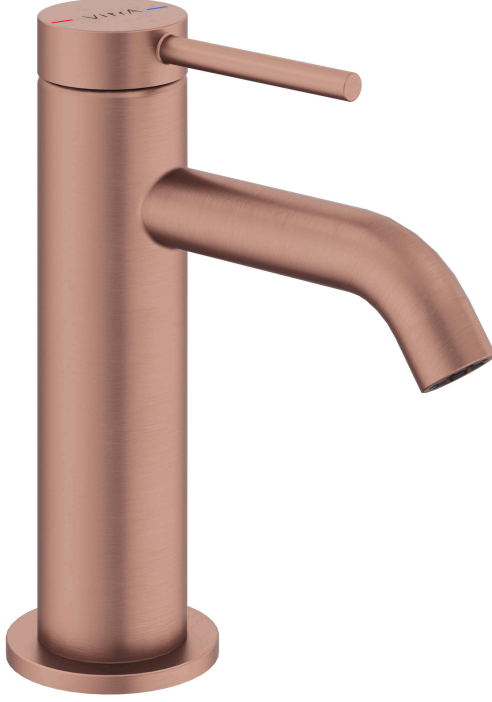

VitrA

Minimax R Basin Mix Std., B.Cop

Product Code: A4353024VUK

Collection:

Technical Specifications

Air Mixing Capability	Yes
Body Material	Brass
Brand	VitrA
Color	Brushed Bronze
Color Group	Brushed Bronze
Colour	Brushed Bronze
Depth (mm)	148
Easy Assembly Feature	Yes
Height (mm)	173
Hose Material	Stainless Steel EPDM
Installation Type	Countertop
Material	PVD

Number of Holes	1
Number of Water Inlets	Double Inlet
Operating Pressure	Min:0.5-Max:10Recommended(1-5)
Outlet Rotation Angle	Fixed
Packaged Dimensions (W×D×H)	355 x 190 x 60
Width (mm)	Ø41

2A Technical Drawing