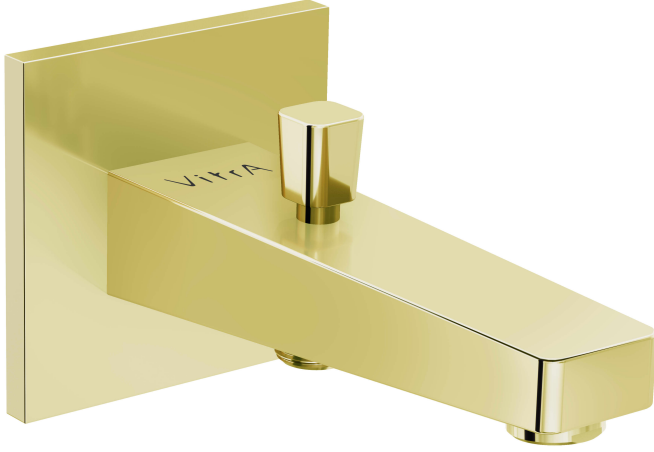

# VitrA

**Bath Spout w h-shower outlet, Sq, S.Gold**

Product Code: A4313174EXP

Collection:

## Technical Specifications

Air Mixing Capability	Yes
Body Material	Brass
Brand	VitrA
Color	Soft Gold
Color Group	VALUE: Soft Gold
Colour	Soft Gold
Depth (mm)	98
Designer	VitrA Design Team
Hand Shower Outlet	Yes
Height (mm)	179
Installation Type	Built-in
Material	PVD

Number of Holes	1
Number of Water Inlets	Single Inlet
Online VitrA	false
Operating Pressure	Min:0.5-Max:10Recommended(1-5)
Outlet Rotation Angle	Fixed
Packaged Dimensions (WxDxH)	210 x 130 x 70
Width (mm)	98