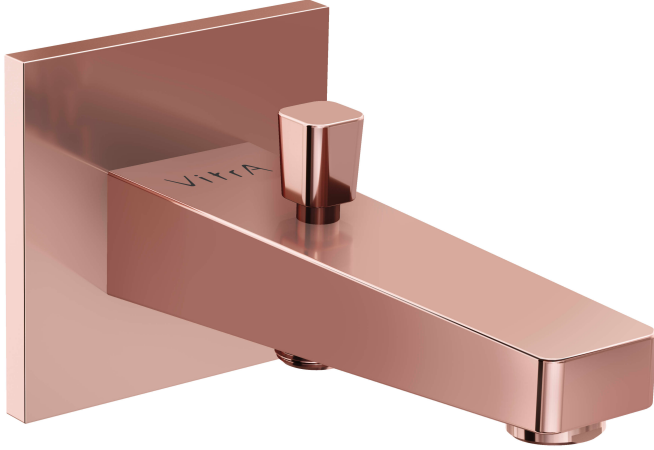

VitrA

Bath Spout w h-shower outlet, Sq, S.Cop.

Product Code: A4313129EXP

Collection:

Technical Specifications

Air Mixing Capability	Yes
Body Material	Brass
Brand	VitrA
Color	Soft Copper
Color Group	VALUE: Soft Copper
Colour	Soft Copper
Depth (mm)	179
Designer	VitrA Design Team
Hand Shower Outlet	Yes
Height (mm)	98
Installation Type	Built-in
Material	PVD

Number of Holes	1
Number of Water Inlets	Single Inlet
Online VitrA	false
Operating Pressure	Min:0.5-Max:10Recommended(1-5)
Outlet Rotation Angle	Fixed
Packaged Dimensions (WxDxH)	210 x 130 x 70
Width (mm)	98