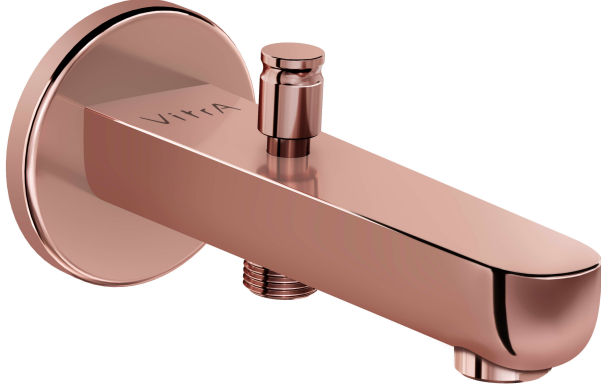

VitrA

Spout, w handshower outlet, Round,S.Cop

Product Code: A4312629EXP

Collection:

Technical Specifications

| | |
|-----------------------|--------------------|
| Air Mixing Capability | Yes |
| Body Material | Brass |
| Brand | VitrA |
| Color | Soft Copper |
| Color Group | VALUE: Soft Copper |
| Colour | Soft Copper |
| Depth (mm) | 80 |
| Designer | VitrA Design Team |
| Hand Shower Outlet | Yes |
| Height (mm) | 180 |
| Installation Type | Built-in |
| Material | PVD |

| | |
|-----------------------------|--------------------------------|
| Number of Holes | 1 |
| Number of Water Inlets | Single Inlet |
| Online VitrA | false |
| Operating Pressure | Min:0.5-Max:10Recommended(1-5) |
| Outlet Rotation Angle | Fixed |
| Packaged Dimensions (WxDxH) | 210 x 130 x 70 |
| Width (mm) | 80 |