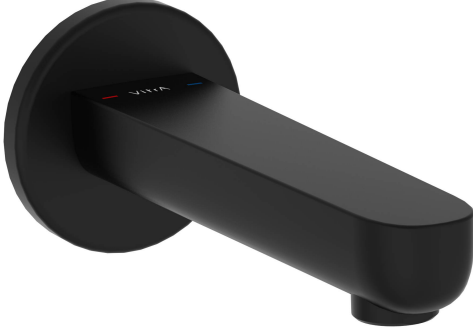

# VitrA

**Bath Spout, Round, Matt Black**

Product Code: A4311136EXP

Collection:

## Technical Specifications

Body Material	Brass
Brand	VitrA
Built-in Product	0
Color	Matte Black
Color Group	VALUE: Matte Black
Colour	Matte Black
Depth (mm)	180
Designer	VitrA Design Team
Height (mm)	80
Installation Type	Built-in
LED Kelvin	0
Material	Matte Black

Number of Holes	1
Number of Water Inlets	Double Inlet
Online VitrA	false
Operating Pressure	Min:0.5-Max:10Recommended(1-5)
Outlet Rotation Angle	Fixed
Packaged Dimensions (WxDxH)	210 x 130 x 70
Width (mm)	80