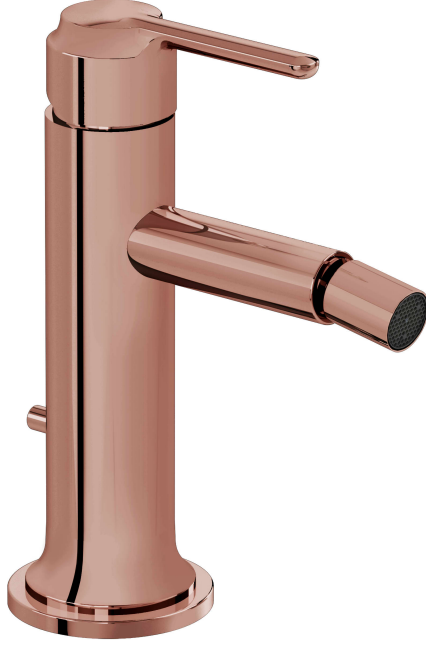

VitrA

Origin CI Bidet Mixr With P-up, S.Copper

Product Code: A4288829

Collection: Origin Classic

Technical Specifications

Air Mixing Capability	Yes
Body Material	Brass
Brand	VitrA
Built-in Product	0
Color	Soft Copper
Color Group	VALUE: Soft Copper
Colour	Soft Copper
Depth (mm)	135
Designer	VitrA Design Team
Easy Assembly Feature	Yes
Height (mm)	174
Hose Material	Stainless Steel PEX

Installation Type	Countertop
Material	PVD
Noise Class	I
Number of Holes	1
Number of Water Inlets	Double Inlet
Online VitrA	false
Operating Pressure	Min:0.5-Max:10Recommended(1-5)
Outlet Rotation Angle	Fixed
Packaged Dimensions (WxDxH)	430 x 225 x 90
Series	Origin Classic
Siphon Control	Yes
Width (mm)	58