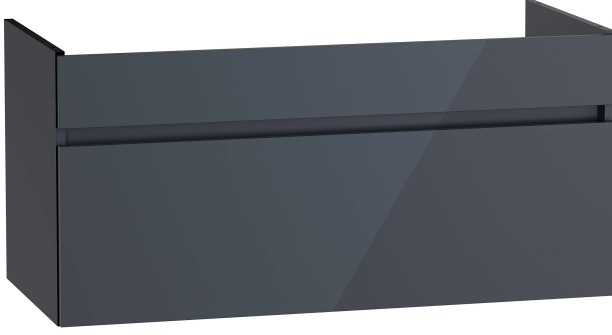

# VitrA

MiaPISq,WBU-noWB,100cm,1Dr,HG.Ant,noSiph

Product Code: 81253

Collection:

## Technical Specifications

Body Material	MDF
Brand	VitrA
Connection Type	Suspended
Depth (mm)	445
Designer	Noa
Dimensions	100
Drawer/Door Option	1 drawer
Front Material	MDF
Full Extension	No
Height (mm)	485
Material	Melamine
Number of Doors	1