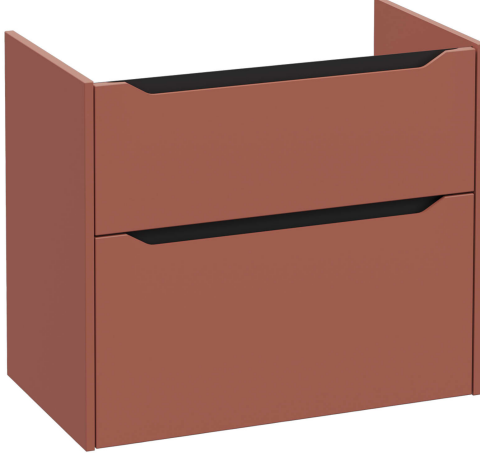

VitrA

IntegrSq,WBU-noWB,80cm2Dr,M.Red

Product Code: 80250

Collection:

Technical Specifications

Body Color	Matte Red
Body Material	MDF
Brand	VitrA
Color	Matt Terracotta
Color Group	Matt Terracotta
Colour	Matt Terracotta
Connection Type	Suspended
Depth (mm)	447
Designer	Noa
Dimensions	80 CM
Drawer/Door Option	2 Drawers
Front Color	Matte Red

Front Material	MDF
Full Extension	Yes
Handle	Without handle
Height (mm)	650
Leg Option	No
Material	PVC
Number of Doors	2
Siphon	Syphon Not Included
Siphon Cut-out	Yes
Soft Close	Yes
Width (mm)	760

2A Technical Drawing