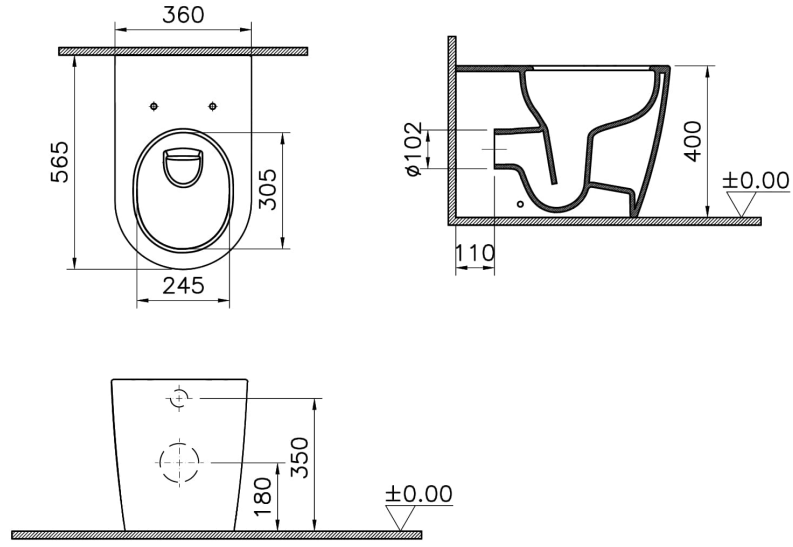

### Technical Specifications

Bidet Function	Without bidet pipe
Body Material	VC- Vitreous China
Brand	VitrA
Color	White
Color Group	White
Colour	White
Depth (mm)	560
Design Shape	Round
Designer	Noa
Dimensions	56
Inner Shape	Wash-down
Installation Detail	Floor Mounted by Sides-Single

## Metropole Round FS WC 56cm-Wht

Product Code: 7911B403-0075

Material	VitraClean
OB/BTW	Back-to-wall
Rim Feature	QuantumFlush
Toilet Height from Floor	400 mm

## 2A Technical Drawing

\*Duvar kalınlığına göre ilave boru gerekebilir.

\*Additional pipe may be required due to wall thickness

\*Ein zusätzliches Ablaufrohr ist je nach Wandstärke erforderlich