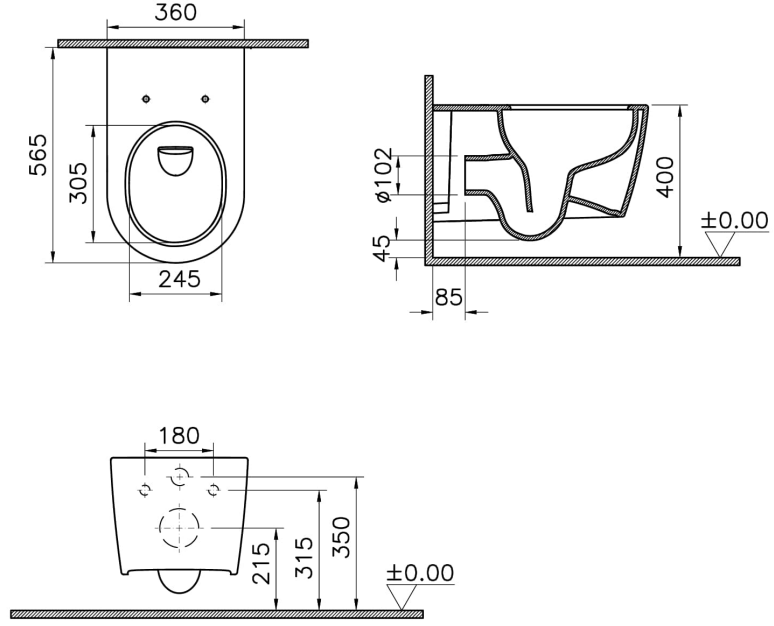

### Technical Specifications

Bidet Function	Without bidet pipe
Body Material	VC- Vitreous China
Brand	VitrA
Color	White
Color Group	VALUE: White
Colour	White
Depth (mm)	565
Design Shape	Round
Designer	Noa
Dimensions	56
Height (mm)	355
Inner Shape	Wash-down

Installation Detail	Concealed Installation
---------------------	------------------------

Material	VitraClean
----------	------------

Rim Feature	QuantumFlush
-------------	--------------

Toilet Height from Floor	400 mm
--------------------------	--------

Width (mm)	360
------------	-----

## 2A Technical Drawing

\*Duvar kalınlığına göre ilave boru gerekebilir.

\*Additional pipe may be required due to wall thickness

\*Ein zusätzliches Ablaufrohr ist je nach Wandstärke erforderlich