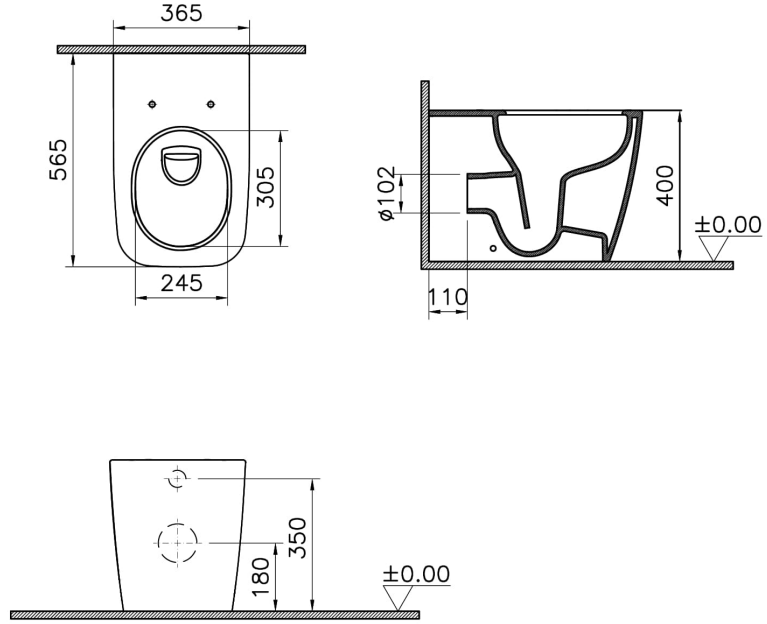

Collection:

Technical Specifications

Bidet Function	Without bidet pipe
Body Material	VC- Vitreous China
Brand	VitrA
Color	White
Color Group	White
Colour	White
Depth (mm)	560
Design Shape	Squarish
Designer	Noa
Dimensions	56
Inner Shape	Wash-down
Installation Detail	Floor Mounted by Sides-Single

VitrA

Metropole Square FS WC 56cm-Wht

Product Code: 7907B403-0075

Material	VitraClean
OB/BTW	Back-to-wall
Rim Feature	QuantumFlush
Toilet Height from Floor	400 mm

2A Technical Drawing

- *Duvar kalınlığına göre ilave boru gerekebilir.
- *Additional pipe may be required due to wall thickness
- *Ein zusätzliches Ablaufrohr ist je nach Wandstärke erforderlich