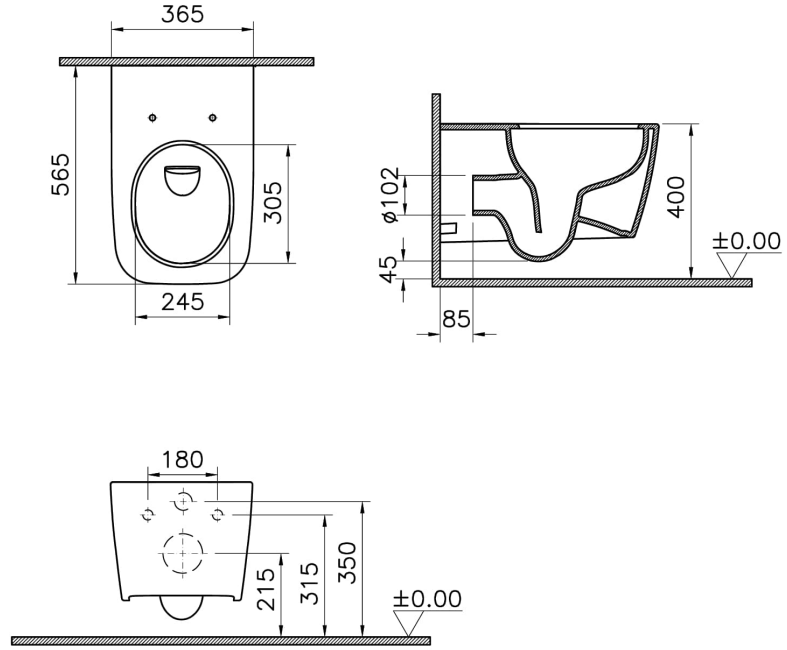

### Technical Specifications

Bidet Function	Without bidet pipe
Body Material	VC- Vitreous China
Brand	VitrA
Color	White
Color Group	VALUE: White
Colour	White
Depth (mm)	565
Design Shape	Squarish
Designer	Noa
Dimensions	56
Height (mm)	355
Inner Shape	Wash-down

Installation Detail	Concealed Installation
---------------------	------------------------

Material	VitraClean
----------	------------

Rim Feature	QuantumFlush
-------------	--------------

Toilet Height from Floor	400 mm
--------------------------	--------

Width (mm)	360
------------	-----

## 2A Technical Drawing

- \*Duvar kalınlığına göre ilave boru gerekebilir.
- \*Additional pipe may be required due to wall thickness
- \*Ein zusätzliches Ablaufrohr ist je nach Wandstärke erforderlich