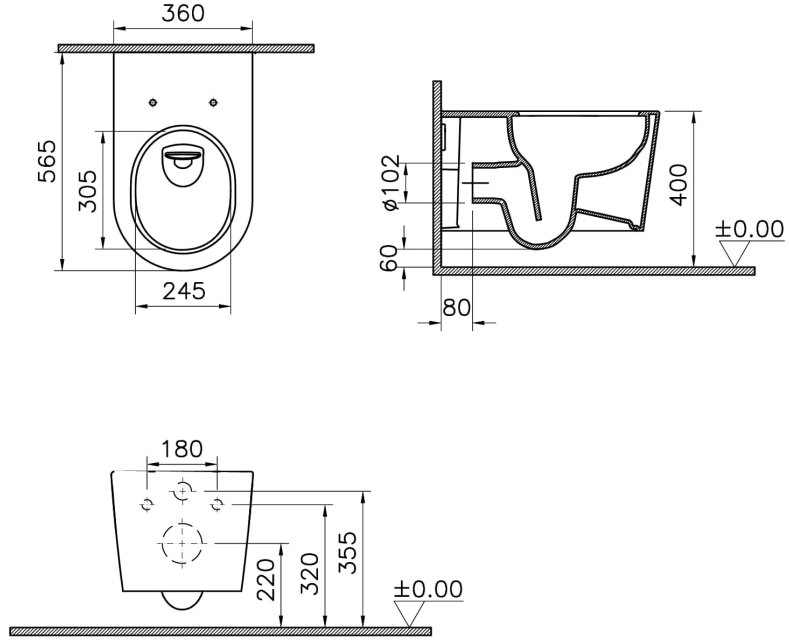

Collection:

Technical Specifications

Bidet Function	Without bidet pipe
Body Material	VC- Vitreous China
Brand	VitrA
Color	White
Color Group	VALUE: White
Colour	White
Depth (mm)	565
Design Shape	Round
Designer	VitrA Design Team
Dimensions	56
Height (mm)	400
Inner Shape	Wash-down

Installation Detail	Concealed Installation
Material	VitraClean
Online VitrA	false
Packaged Dimensions (WxDxH)	385 x 385 x 585
Rim Feature	QuantumFlush
Toilet Height from Floor	400 mm
Width (mm)	360

2A Technical Drawing

*Duvar kalınlığına göre ilave boru gerekebilir.

*Additional pipe may be required due to wall thickness

*Ein zusätzliches Ablaufrohr ist je nach Wandstärke erforderlich