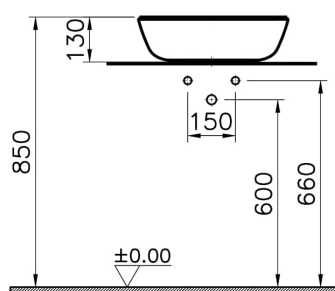

Collection: Plural

Technical Specifications

Awards	EDIDA Turkey
Body Material	FFC- Fire Fine Clay
Brand	VitrA
Colour	Mat Beige
Countertop Usage	Bowl
Depth (mm)	400
Design Shape	Triangle
Designer	Terri Pecora
Dimensions	47 x 40
Height (mm)	135
Material	VitraClean
Overflow Detail	Without Overflow

Packaged Dimensions (W×D×H) 505 x 165 x 440

Series Plural

Siphon Syphon Not Included

Width (mm) 470

2A Technical Drawing

Countertop use
Tezgahüstü kullanım
Aufsatzwaschtisch