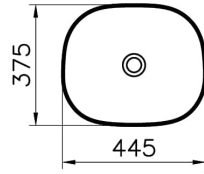

2A Technical Drawing

Countertop use
Tezgahüstü kullanım
Aufsatzwaschtisch