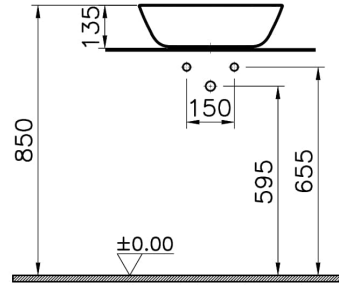

2A Technical Drawing

Countertop use
Tezgahüstü kullanım
Aufsatzwaschtisch