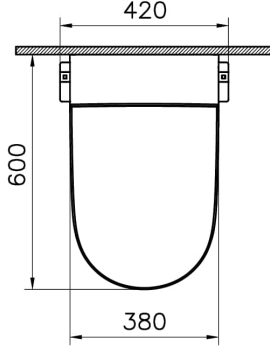

## Technical Specifications

Bidet Function	With bidet pipe
Bidet Nozzle Detail	Smart
Body Material	VC- Vitreous China
Brand	VitrA
Color	White
Color Group	VALUE: White
Colour	White
Depth (mm)	600
Design Shape	Round
Designer	Noa
Dimensions	60
Height (mm)	360

Hinge Material	Metal
Inner Shape	Wash-down
Installation Detail	Concealed
Material	VitraClean
Packaged Dimensions (W×D×H)	700 x 460 x 829
Quick Release	No
Series	V-Care
Soft Close	No
Special Needs	Yes
Special Solutions	V-Care
Thickness	Standard
Toilet Height from Floor	400 mm
Touch-free Products	Yes
Width (mm)	380

## 2A Technical Drawing

- \*Duvar kalınlığına göre ilave boru gerekebilir.
- \*Additional pipe may be required due to wall thickness
- \*Ein zusätzliches Ablaufrohr ist je nach Wandstärke erforderlich

Gizli taharet  
bağlantısı dişi  
(3/8")

Concealed water  
inlet female  
(3/8")