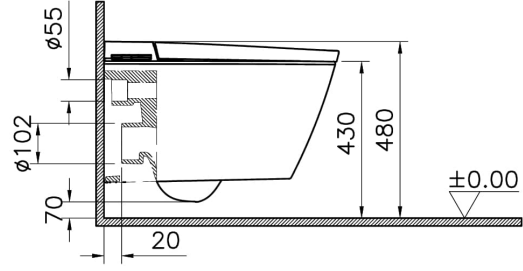

## Technical Specifications

Bidet Function	With bidet pipe
Bidet Nozzle Detail	Smart
Body Material	VC- Vitreous China
Brand	VitrA
Color	White
Color Group	VALUE: White
Colour	White
Depth (mm)	600
Design Shape	Round
Designer	Noa
Dimensions	60
Height (mm)	360

Hinge Material	Metal
Inner Shape	Wash-down
Installation Detail	Concealed
Material	VitraClean
Packaged Dimensions (W×D×H)	700 x 460 x 829
Quick Release	No
Series	V-Care
Soft Close	No
Special Needs	Yes
Special Solutions	V-Care
Thickness	Standard
Toilet Height from Floor	400 mm
Touch-free Products	Yes
Width (mm)	380

## 2A Technical Drawing

- \*Duvar kalınlığına göre ilave boru gerekebilir.
- \*Additional pipe may be required due to wall thickness
- \*Ein zusätzliches Ablaufrohr ist je nach Wandstärke erforderlich

Gizli taharet  
bağlantısı dişi  
(3/8")

Concealed water  
inlet female  
(3/8")