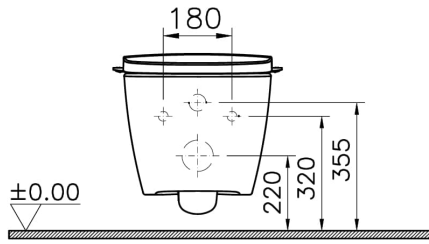

2A Technical Drawing

- *Duvar kalınlığına göre ilave boru gerekebilir.
- *Additional pipe may be required due to wall thickness
- *Ein zusätzliches Ablaufrohr ist je nach Wandstärke erforderlich

Gizli taharet
bağlantısı dişi
(3/8")

Concealed water
inlet female
(3/8")