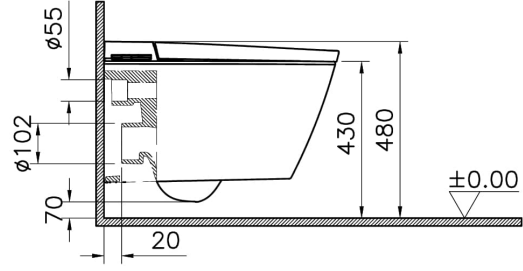

Collection: V-Care

Technical Specifications

Bidet Function	With bidet pipe
Bidet Nozzle Detail	Smart
Body Material	VC- Vitreous China
Brand	VitrA
Color	White
Color Group	VALUE: White
Colour	White
Depth (mm)	600
Design Shape	Round
Designer	Noa
Dimensions	60
Height (mm)	360

Hinge Material	Metal
Inner Shape	Wash-down
Installation Detail	Concealed
Material	VitraClean
Packaged Dimensions (W×D×H)	700 x 460 x 829
Quick Release	No
Series	V-Care
Soft Close	No
Special Needs	Yes
Special Solutions	V-Care
Thickness	Standard
Toilet Height from Floor	400 mm
Touch-free Products	Yes
Width (mm)	380

2A Technical Drawing

- *Duvar kalınlığına göre ilave boru gerekebilir.
- *Additional pipe may be required due to wall thickness
- *Ein zusätzliches Ablaufrohr ist je nach Wandstärke erforderlich

Gizli taharet
bağlantısı dişi
(3/8")

Concealed water
inlet female
(3/8")