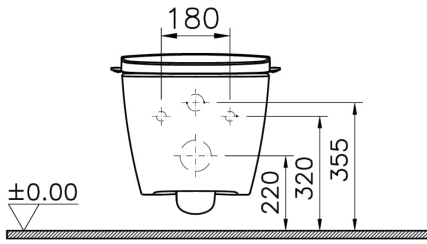

Collection: V-Care

Technical Specifications

Bidet Function	With bidet pipe
Bidet Nozzle Detail	Smart
Body Material	VC- Vitreous China
Brand	VitrA
Color	White
Color Group	VALUE: White
Colour	White
Depth (mm)	600
Design Shape	Round
Designer	Noa
Dimensions	60
Height (mm)	360

Hinge Material	Metal
Inner Shape	Wash-down
Installation Detail	Concealed
Material	VitraClean
Packaged Dimensions (W×D×H)	700 x 460 x 829
Quick Release	No
Series	V-Care
Soft Close	No
Special Needs	Yes
Special Solutions	V-Care
Thickness	Standard
Toilet Height from Floor	400 mm
Touch-free Products	Yes
Width (mm)	380

2A Technical Drawing

- *Duvar kalınlığına göre ilave boru gerekebilir.
- *Additional pipe may be required due to wall thickness
- *Ein zusätzliches Ablaufrohr ist je nach Wandstärke erforderlich

Gizli taharet
bağlantısı dişi
(3/8")

Concealed water
inlet female
(3/8")