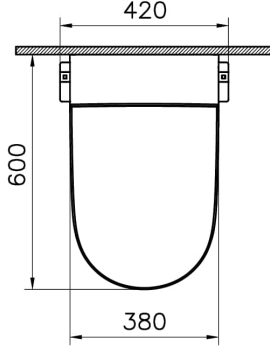

Collection: V-Care

Technical Specifications

Bidet Function	With bidet pipe
Bidet Nozzle Detail	Smart
Body Material	VC- Vitreous China
Brand	VitrA
Color	White
Color Group	VALUE: White
Colour	White
Depth (mm)	600
Design Shape	Round
Designer	Noa
Dimensions	60
Height (mm)	360

Hinge Material	Metal
Inner Shape	Wash-down
Installation Detail	Concealed
Material	VitraClean
Packaged Dimensions (W×D×H)	700 x 460 x 829
Quick Release	No
Series	V-Care
Soft Close	No
Special Needs	Yes
Special Solutions	V-Care
Thickness	Standard
Toilet Height from Floor	400 mm
Touch-free Products	Yes
Width (mm)	380

2A Technical Drawing

- *Duvar kalınlığına göre ilave boru gerekebilir.
- *Additional pipe may be required due to wall thickness
- *Ein zusätzliches Ablaufrohr ist je nach Wandstärke erforderlich

Gizli taharet
bağlantısı dişi
(3/8")

Concealed water
inlet female
(3/8")