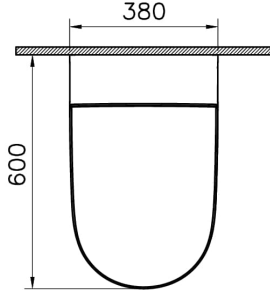

VitrA

V-Care 3 Base Smart WH WC

Product Code: 7777B403-6377

Collection: V-Care

Technical Specifications

Bidet Function	With bidet pipe
Bidet Nozzle Detail	Smart
Body Material	VC- Vitreous China
Brand	VitrA
Color	White
Color Group	VALUE: White
Colour	White
Depth (mm)	600
Design Shape	Round
Designer	Noa
Dimensions	60
Height (mm)	360

Hinge Material	Metal
Inner Shape	Wash-down
Installation Detail	Concealed
Material	VitraClean
Packaged Dimensions (W×D×H)	700 x 460 x 829
Quick Release	No
Series	V-Care
Soft Close	No
Special Needs	Yes
Special Solutions	V-Care
Thickness	Standard
Toilet Height from Floor	400 mm
Touch-free Products	Yes
Width (mm)	380

2A Technical Drawing

- *Duvar kalınlığına göre ilave boru gerekebilir.
- *Additional pipe may be required due to wall thickness
- *Ein zusätzliches Ablaufrohr ist je nach Wandstärke erforderlich

Gizli taharet
bağlantısı dişi
(3/8")

Concealed water
inlet female
(3/8")