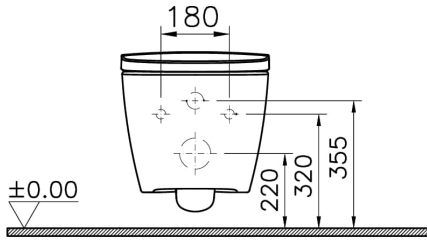

VitrA

V-Care 3 Base Smart WH WC

Product Code: 7777B403-6377

Collection: V-Care

Technical Specifications

Bidet Function	With bidet pipe
Bidet Nozzle Detail	Smart
Body Material	VC- Vitreous China
Brand	VitrA
Color	White
Color Group	VALUE: White
Colour	White
Depth (mm)	600
Design Shape	Round
Designer	Noa
Dimensions	60
Height (mm)	360

Hinge Material	Metal
Inner Shape	Wash-down
Installation Detail	Concealed
Material	VitraClean
Packaged Dimensions (W×D×H)	700 x 460 x 829
Quick Release	No
Series	V-Care
Soft Close	No
Special Needs	Yes
Special Solutions	V-Care
Thickness	Standard
Toilet Height from Floor	400 mm
Touch-free Products	Yes
Width (mm)	380

2A Technical Drawing

- *Duvar kalınlığına göre ilave boru gerekebilir.
- *Additional pipe may be required due to wall thickness
- *Ein zusätzliches Ablaufrohr ist je nach Wandstärke erforderlich

Gizli taharet
bağlantısı dişi
(3/8")

Concealed water
inlet female
(3/8")