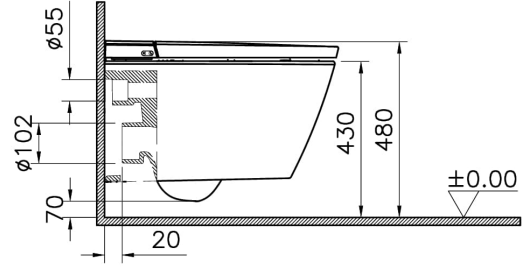

VitrA

V-Care 3 Base Smart WH WC

Product Code: 7777B403-6377

Collection: V-Care

Technical Specifications

Bidet Function	With bidet pipe
Bidet Nozzle Detail	Smart
Body Material	VC- Vitreous China
Brand	VitrA
Color	White
Color Group	VALUE: White
Colour	White
Depth (mm)	600
Design Shape	Round
Designer	Noa
Dimensions	60
Height (mm)	360

Hinge Material	Metal
Inner Shape	Wash-down
Installation Detail	Concealed
Material	VitraClean
Packaged Dimensions (W×D×H)	700 x 460 x 829
Quick Release	No
Series	V-Care
Soft Close	No
Special Needs	Yes
Special Solutions	V-Care
Thickness	Standard
Toilet Height from Floor	400 mm
Touch-free Products	Yes
Width (mm)	380

2A Technical Drawing

- *Duvar kalınlığına göre ilave boru gerekebilir.
- *Additional pipe may be required due to wall thickness
- *Ein zusätzliches Ablaufrohr ist je nach Wandstärke erforderlich

Gizli taharet
bağlantısı dişi
(3/8")

Concealed water
inlet female
(3/8")