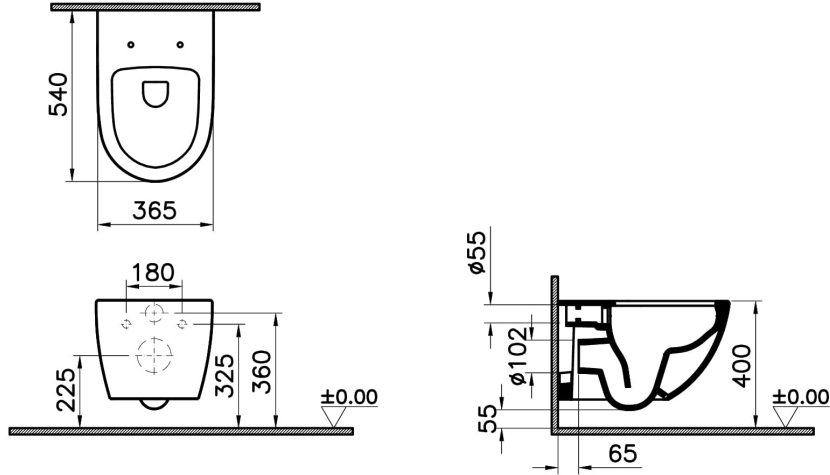

### Technical Specifications

|                     |                        |
|---------------------|------------------------|
| Awards              | Good Design            |
| Bidet Function      | Without bidet pipe     |
| Body Material       | VC- Vitreous China     |
| Brand               | VitrA                  |
| Colour              | Matte Black            |
| Depth (mm)          | 540                    |
| Design Shape        | Round                  |
| Designer            | VitrA Design Team      |
| Dimensions          | 54                     |
| Height (mm)         | 340                    |
| Inner Shape         | Wash-down              |
| Installation Detail | Concealed Installation |

|                             |                 |
|-----------------------------|-----------------|
| Material                    | Hygiene         |
| Packaged Dimensions (WxDxH) | 405 x 385 x 560 |
| Rim Feature                 | Rim-ex          |
| Toilet Height from Floor    | 400 mm          |
| Width (mm)                  | 365             |

## 2A Technical Drawing

\*Duvar kalınlığına göre ilave boru gerekebilir.

\*Additional pipe may be required due to wall thickness

\*Ein zusätzliches Ablaufrohr ist je nach Wandstärke erforderlich