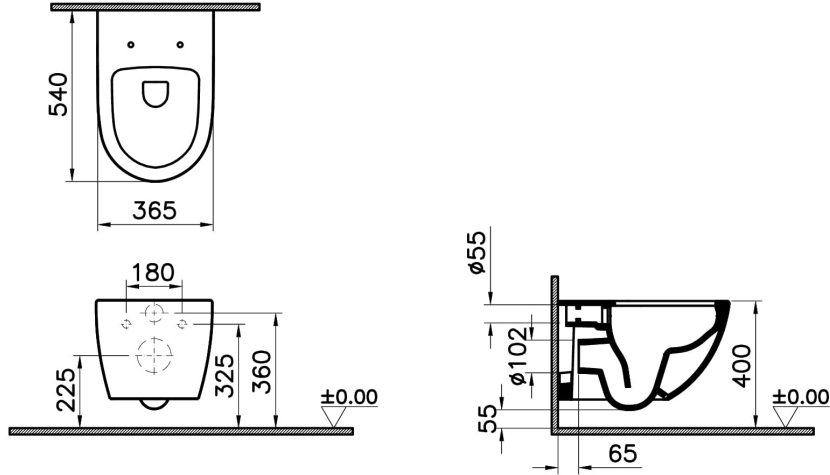

VitrA

Sento Rim-ex W-hung WC-White

Product Code: 7748B003-0075

Collection:

Technical Specifications

| | |
|----------------|--------------------|
| Bidet Function | Without bidet pipe |
| Body Material | VC- Vitreous China |
| Brand | VitrA |
| Color | White |
| Color Group | VALUE: White |
| Colour | White |
| Depth (mm) | 540 |
| Design Shape | Round |
| Designer | VitrA Design Team |
| Dimensions | 54 |
| Height (mm) | 340 |
| Inner Shape | Wash-down |

| | |
|-----------------------------|------------------------|
| Installation Detail | Concealed Installation |
| Material | Hygiene |
| Online VitrA | false |
| Packaged Dimensions (WxDxH) | 405 x 385 x 560 |
| Rim Feature | Rim-ex |
| Toilet Height from Floor | 400 mm |
| Width (mm) | 365 |

2A Technical Drawing

*Duvar kalınlığına göre ilave boru gerekebilir.

*Additional pipe may be required due to wall thickness

*Ein zusätzliches Ablaufrohr ist je nach Wandstärke erforderlich