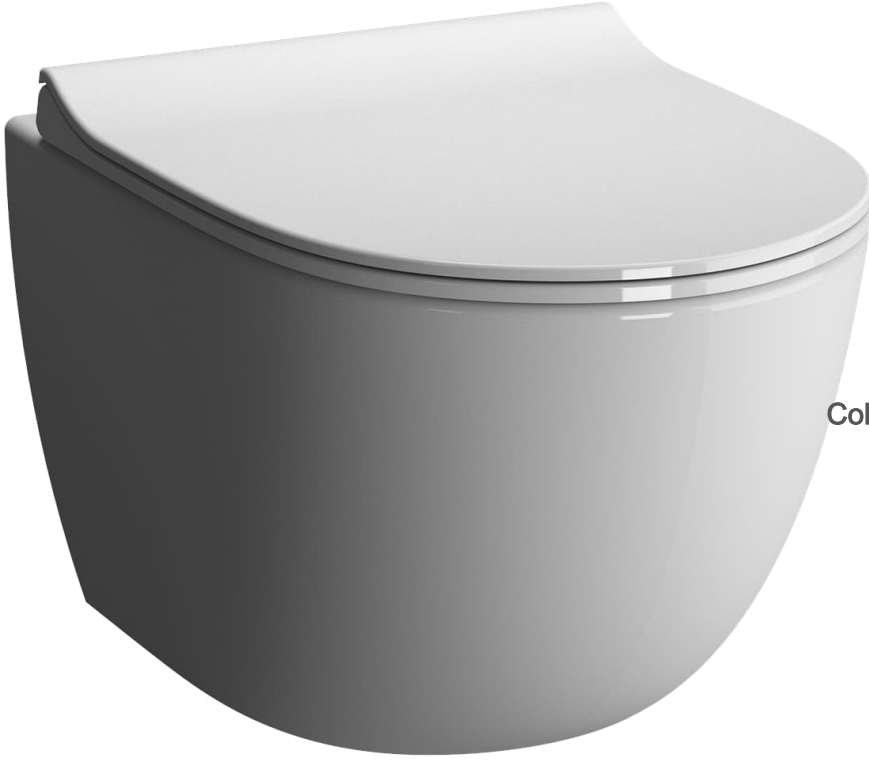

VitrA

Sento Rim-ex W-hung WC-White

Product Code: 7748B003-0075

Collection:

Technical Specifications

| | |
|----------------|--------------------|
| Bidet Function | Without bidet pipe |
| Body Material | VC- Vitreous China |
| Brand | VitrA |
| Color | White |
| Color Group | VALUE: White |
| Colour | White |
| Depth (mm) | 540 |
| Design Shape | Round |
| Designer | VitrA Design Team |
| Dimensions | 54 |
| Height (mm) | 340 |
| Inner Shape | Wash-down |

| | |
|-----------------------------|------------------------|
| Installation Detail | Concealed Installation |
| Material | Hygiene |
| Online VitrA | false |
| Packaged Dimensions (WxDxH) | 405 x 385 x 560 |
| Rim Feature | Rim-ex |
| Toilet Height from Floor | 400 mm |
| Width (mm) | 365 |