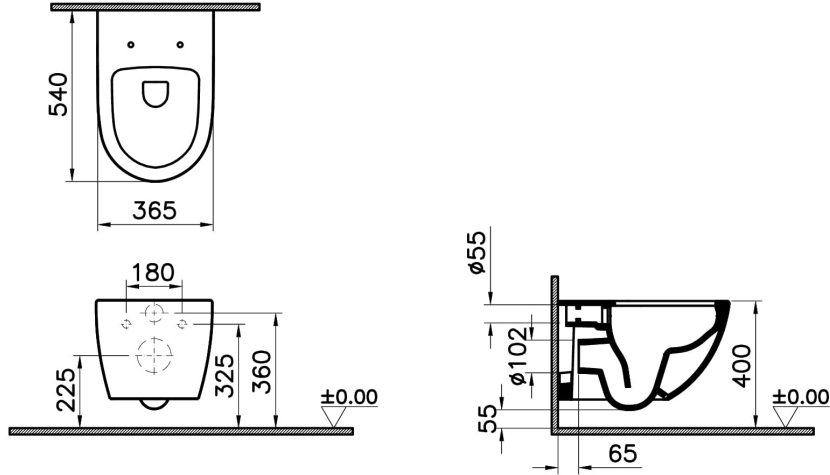

# VitrA

**Sento Rim-ex W-hung WC-M.White**

Product Code: 7748B001-0101

Collection:

## Technical Specifications

Awards	Good Design
Bidet Function	Without bidet pipe
Body Material	VC- Vitreous China
Brand	VitrA
Color	Matt white
Color Group	VALUE: Matt white
Colour	Matt white
Depth (mm)	540
Design Shape	Round
Designer	VitrA Design Team
Dimensions	54
Height (mm)	340

Inner Shape	Wash-down
Installation Detail	Concealed Installation
Material	Hygiene
Online VitrA	false
Packaged Dimensions (WxDxH)	405 x 385 x 560
Rim Feature	Rim-ex
Toilet Height from Floor	400 mm
Width (mm)	365

## 2A Technical Drawing

\*Duvar kalınlığına göre ilave boru gerekebilir.

\*Additional pipe may be required due to wall thickness

\*Ein zusätzliches Ablaufrohr ist je nach Wandstärke erforderlich