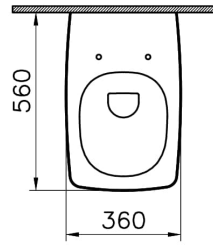

Collection:

Technical Specifications

Bidet Function	Without bidet pipe
Body Material	VC- Vitreous China
Brand	VitrA
Color	Matte Black
Color Group	VALUE: Matte Black
Colour	Matte Black
Depth (mm)	560
Design Shape	Squarish
Designer	Noa
Dimensions	56
Height (mm)	340
Inner Shape	Wash-down

Installation Detail	Concealed Installation
Material	Hygiene
Online VitrA	false
Packaged Dimensions (WxDxH)	430 x 390 x 605
Rim Feature	Rim-ex
Toilet Height from Floor	400 mm
Width (mm)	360

2A Technical Drawing