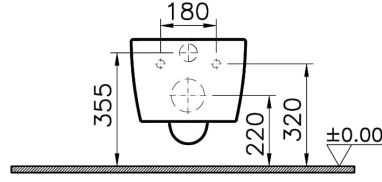

Collection:

Technical Specifications

Bidet Function	Without bidet pipe
Body Material	VC- Vitreous China
Brand	VitrA
Color	Matte Black
Color Group	VALUE: Matte Black
Colour	Matte Black
Depth (mm)	560
Design Shape	Squarish
Designer	Noa
Dimensions	56
Height (mm)	340
Inner Shape	Wash-down

Installation Detail	Concealed Installation
Material	Hygiene
Online VitrA	false
Packaged Dimensions (WxDxH)	430 x 390 x 605
Rim Feature	Rim-ex
Toilet Height from Floor	400 mm
Width (mm)	360

2A Technical Drawing