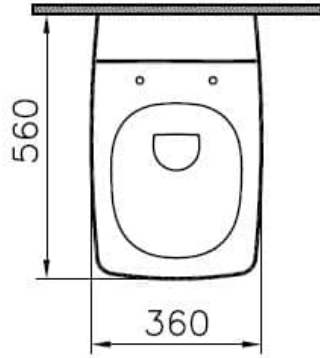

2A Technical Drawing

*Duvar kalınlığına göre ilave boru gerekebilir.

*Additional pipe may be required due to wall thickness

*Ein zusätzliches Ablaufrohr ist je nach Wandstärke erforderlich