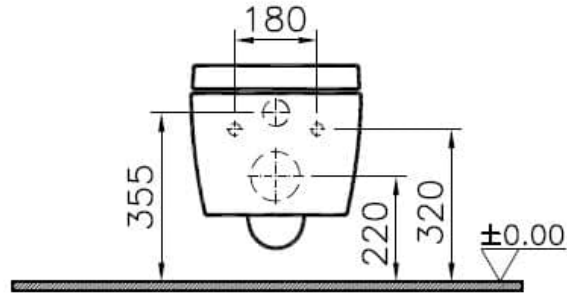

2A Technical Drawing

*Duvar kalınlığına göre ilave boru gerekebilir.

*Additional pipe may be required due to wall thickness

*Ein zusätzliches Ablaufrohr ist je nach Wandstärke erforderlich