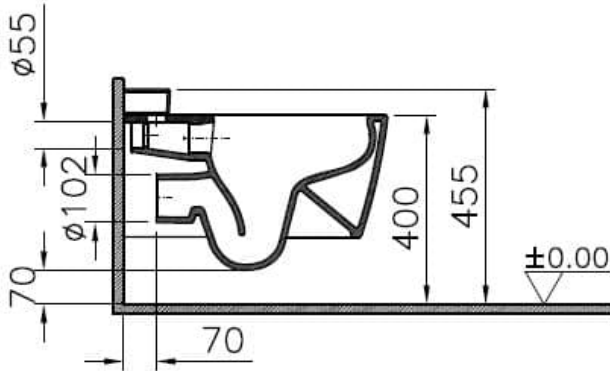

## Technical Specifications

Bidet Function	Without bidet pipe
Body Material	VC- Vitreous China
Brand	VitrA
Color	White
Color Group	VALUE: White
Colour	White
Depth (mm)	560
Design Shape	Squarish
Designer	Noa
Dimensions	56
Fresh	Yes
Height (mm)	340

Inner Shape	Wash-down
Installation Detail	Concealed Installation
Material	Hygiene
Online VitrA	false
Packaged Dimensions (W×D×H)	430 x 390 x 605
Rim Feature	Rim-ex
Special Solutions	Fresh
Toilet Height from Floor	400 mm
Width (mm)	360

## 2A Technical Drawing

\*Duvar kalınlığına göre ilave boru gerekebilir.

\*Additional pipe may be required due to wall thickness

\*Ein zusätzliches Ablaufrohr ist je nach Wandstärke erforderlich