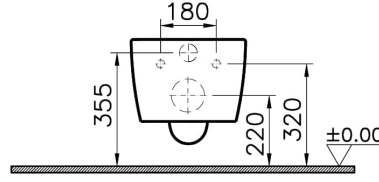

2A Technical Drawing