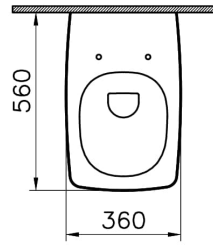

2A Technical Drawing