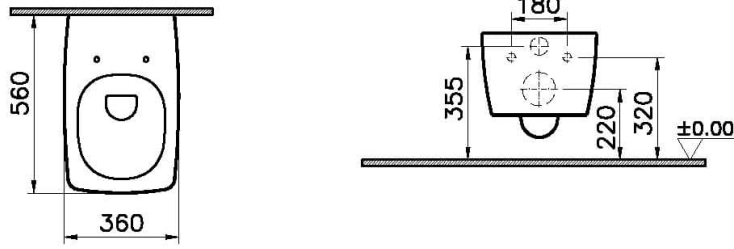

Collection:

Technical Specifications

Bidet Function	Without bidet pipe
Body Material	VC- Vitreous China
Brand	VitrA
Color	Matt white
Color Group	VALUE: Matt white
Colour	Matt white
Depth (mm)	560
Design Shape	Squarish
Designer	Noa
Dimensions	56
Height (mm)	340
Inner Shape	Wash-down

Installation Detail	Concealed Installation
Material	Hygiene
Online VitrA	false
Packaged Dimensions (WxDxH)	430 x 390 x 605
Rim Feature	Rim-ex
Toilet Height from Floor	400 mm
Width (mm)	360

2A Technical Drawing