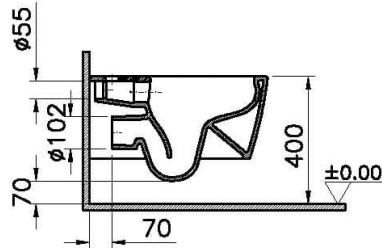

Collection:

Technical Specifications

Bidet Function	Without bidet pipe
Body Material	VC- Vitreous China
Brand	VitrA
Color	Matt white
Color Group	VALUE: Matt white
Colour	Matt white
Depth (mm)	560
Design Shape	Squarish
Designer	Noa
Dimensions	56
Height (mm)	340
Inner Shape	Wash-down

Installation Detail	Concealed Installation
Material	Hygiene
Online VitrA	false
Packaged Dimensions (WxDxH)	430 x 390 x 605
Rim Feature	Rim-ex
Toilet Height from Floor	400 mm
Width (mm)	360

2A Technical Drawing