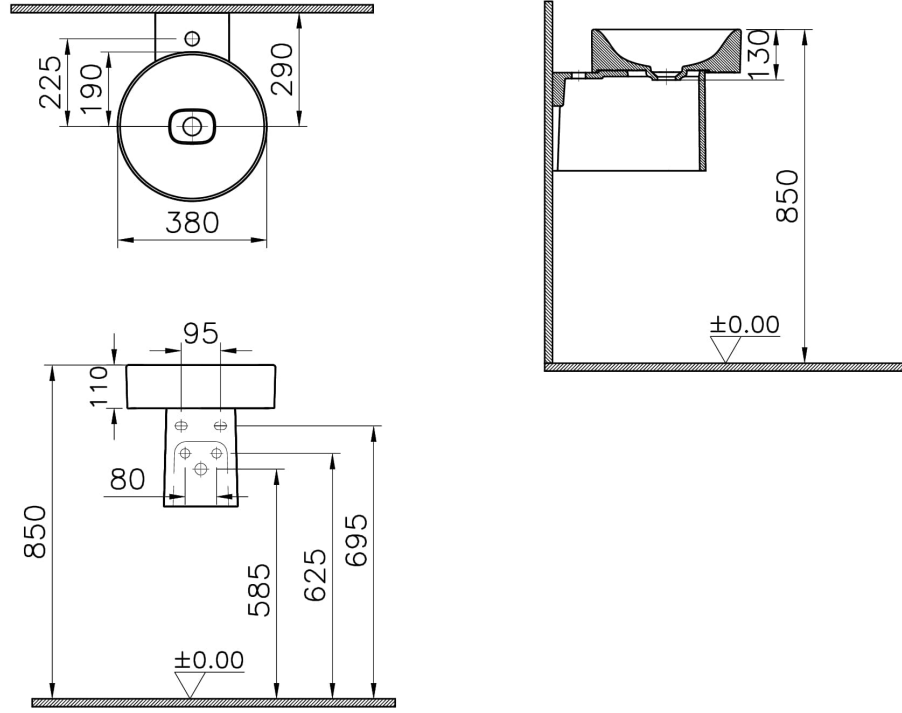

Collection: Metropole

Technical Specifications

Body Material	VC- Vitreous China
Brand	VitrA
Color	White
Color Group	VALUE: White
Colour	White
Complementary Product	7542B403-1398
Depth (mm)	390
Designer	VitrA Design Team
Height (mm)	255
Material	Hygiene
Online VitrA	false
Packaged Dimensions (W×D×H)	420 x 210 x 320

VitrA

Metropole Half pedestal-White

Product Code: 7543B003-1890

Series	Metropole
--------	-----------

Width (mm)	188
------------	-----

2A Technical Drawing

- Angle valves should be used without rosettes.
- Ara musluklar rozetsiz olarak kullanılmalidir.
- Eckventile ohne rosetten verwenden