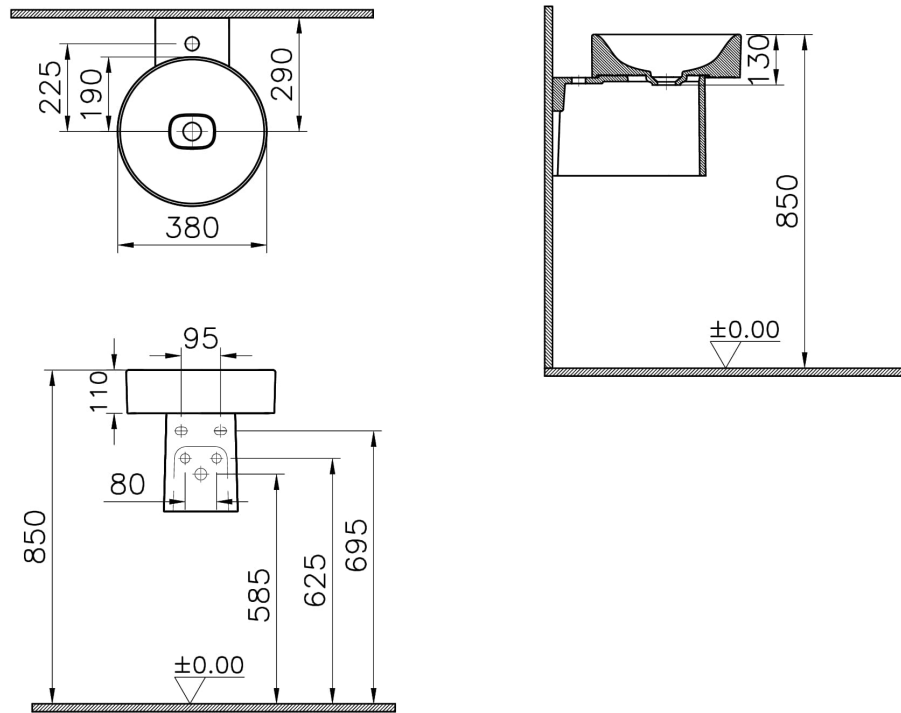

Collection: Metropole

Technical Specifications

Brand	VitrA
Colour	Matt white
Series	Metropole

2A Technical Drawing

- Angle valves should be used without rosettes.
- Ara musluklar rozetsiz olarak kullanılmalidir.
- Eckventile ohne rosetten verwenden