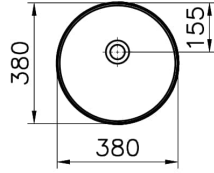

Collection: Geo

Technical Specifications

Body Material	FFC- Fire Fine Clay
Brand	VitrA
Color	White
Color Group	VALUE: White
Colour	White
Countertop Usage	Bowl
Depth (mm)	380
Design Shape	Round
Designer	Pentagon
Dimensions	38 x 38
Height (mm)	150
Material	Hygiene

Online VitrA	true
Overflow Detail	Without Overflow
Packaged Dimensions (WxDxH)	415 x 185 x 440
Series	Geo
Siphon	Syphon Not Included
Width (mm)	380

2A Technical Drawing

Countertop use
Tezgahüstü kullanım
Aufsatzwaschtisch