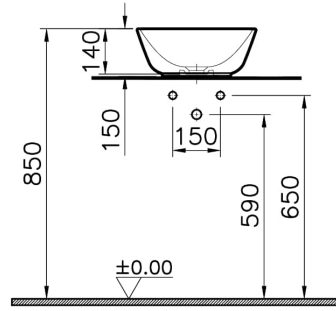

Collection: Geo

Technical Specifications

Body Material	FFC- Fire Fine Clay
Brand	VitrA
Color	White
Color Group	VALUE: White
Colour	White
Countertop Usage	Bowl
Depth (mm)	380
Design Shape	Round
Designer	Pentagon
Dimensions	38 x 38
Height (mm)	150
Material	Hygiene

Online VitrA	true
Overflow Detail	Without Overflow
Packaged Dimensions (WxDxH)	415 x 185 x 440
Series	Geo
Siphon	Syphon Not Included
Width (mm)	380

2A Technical Drawing

Countertop use
Tezgahüstü kullanım
Aufsatzwaschtisch