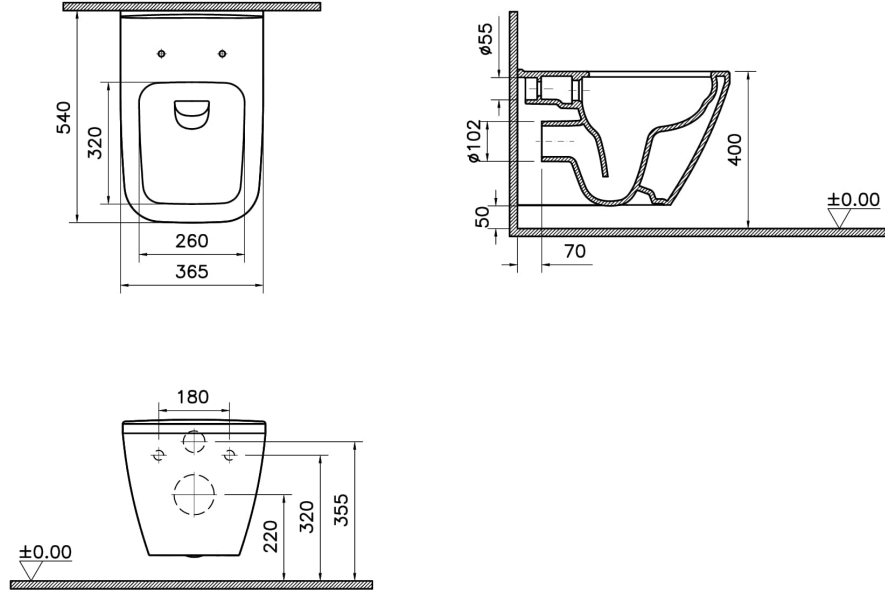

### Technical Specifications

Bidet Function	Without bidet pipe
Body Material	VC- Vitreous China
Brand	VitrA
Color	White
Color Group	VALUE: White
Colour	White
Depth (mm)	540
Design Shape	Squarish
Designer	VitrA Design Team
Dimensions	55
Height (mm)	350
Inner Shape	Wash-down

Installation Detail	Concealed Installation
Material	Hygiene
Online VitrA	false
Packaged Dimensions (WxDxH)	405 x 385 x 560
Rim Feature	Rim-ex
Toilet Height from Floor	400 mm
Width (mm)	365

## 2A Technical Drawing

- \*Duvar kalınlığına göre ilave boru gerekebilir.
- \*Additional pipe may be required due to wall thickness
- \*Ein zusätzliches Ablaufrohr ist je nach Wandstärke erforderlich