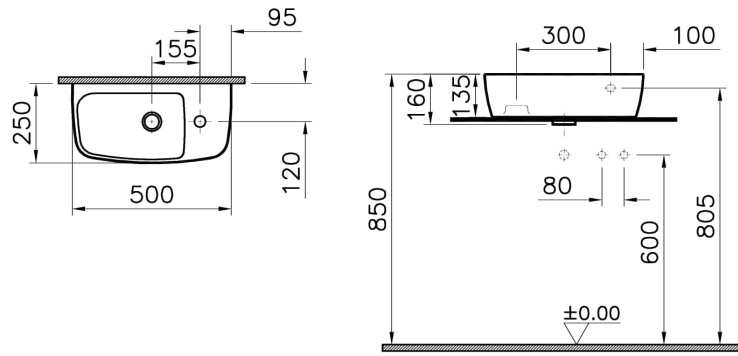

2A Technical Drawing

Countertop use
Tezgahüstü kullanım
Aufsatzwaschtisch