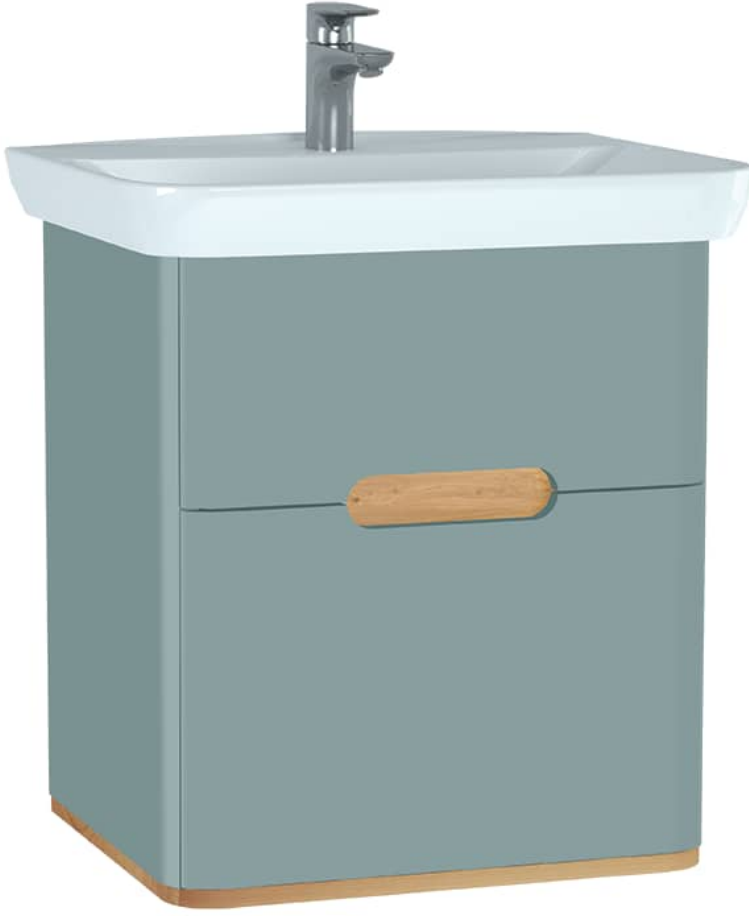

# VitrA

**Sento WbUnit 2Draw.65cmVan,w/oLegs,M.FGr**

Product Code: 65876

Collection: Sento

## Technical Specifications

Awards	Good Design
Body Color	Matt fijord green
Body Material	MDF
Brand	VitrA
Color	Matte Fiyord Green
Color Group	VALUE: Matte Fiyord Green
Colour	Matte Fiyord Green
Complementary Product	61069
Connection Type	Suspended
Depth (mm)	444
Designer	VitrA Design Team
Dimensions	65

Drawer/Door Option	2 Drawers
Driver IP	IP67
Driver Watt	3 W
Energy Label	G
Front Color	Matt fjord green
Front Material	MDF
Full Extension	Yes
Handle	Without handle
Height (mm)	616
Included Basin Code	5946B003-0001
Kelvin	3000K
LED IP	IP44
LED Lighting	Yes
Leg Option	No
Lighting Switch Type	Motion sensor

Lighting Type	Ambiance LED
Lumen	110 LM
Material	PVC
Number of Doors	2
Online VitrA	false
Packaged Dimensions (W×D×H)	598 x 494 x 666
Series	Sento
Siphon	Syphon Not Included
Siphon Cut-out	No
Soft Close	Yes
Touch-free Products	Yes
Towel Holder	No
Washbasin Color	Glossy White
Washbasin Type	Ceramic Vanity
Width (mm)	548