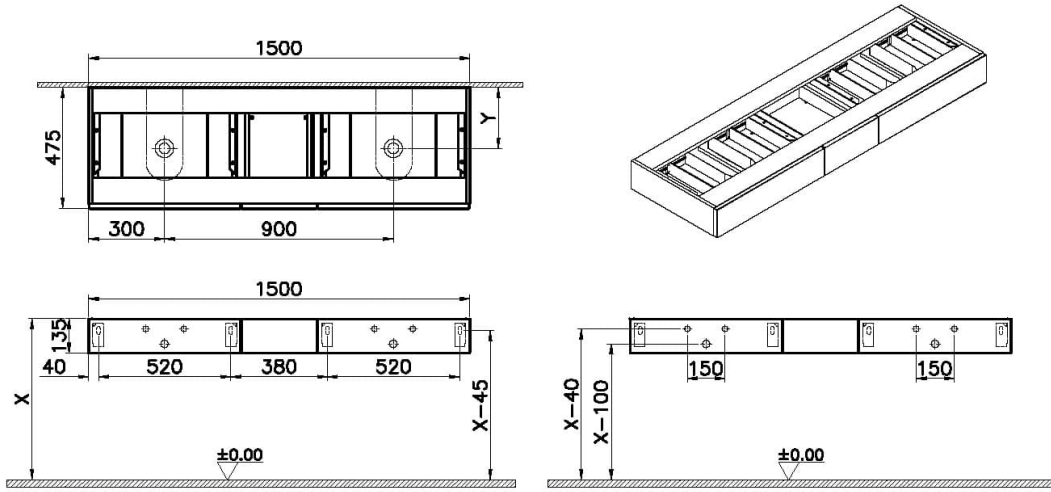

VitrA

Orgn DRW Counter, 150 cm, L.Oak

Product Code: 65697

Technical Specifications

Awards	Good Design
Body Color	Flat Oak
Body Material	MDF
Brand	VitrA
Color	Flat Oak
Color Group	VALUE: Flat Oak
Colour	Flat Oak
Complementary Product	A4515934
Connection Type	Suspended
Depth (mm)	476
Designer	VitrA Design Team
Dimensions	150

Drawer/Door Option	1 drawer
Front Color	Flat Oak
Front Material	MDF
Full Extension	Yes
Handle	Without handle
Height (mm)	135
LED Lighting	No
Material	PVC
Number of Doors	1
Online VitrA	false
Packaged Dimensions (W×D×H)	200 x 526 x 185
Series	Origin
Soft Close	Yes
Width (mm)	150

2A Technical Drawing

Not: "X" ve "Y" ölçüleri kullanılacak lavabo tipine göre değişiklik göstermektedir.