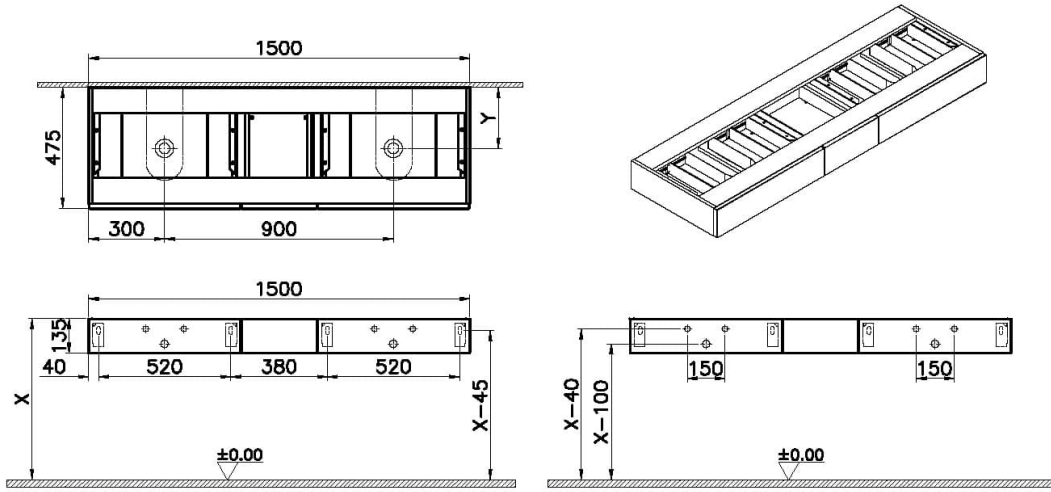

Technical Specifications

Awards	Good Design
Body Color	Patterned Black Oak
Body Material	MDF
Brand	VitrA
Color	Patterned Black Oak
Color Group	VALUE: Patterned Black Oak
Colour	Patterned Black Oak
Complementary Product	A4515934
Connection Type	Suspended
Depth (mm)	476
Designer	VitrA Design Team
Dimensions	150

Drawer/Door Option	1 drawer
Front Color	Patterned Black Oak
Front Material	MDF
Full Extension	Yes
Handle	Without handle
Height (mm)	135
LED Lighting	No
Material	PVC
Number of Doors	1
Online VitrA	false
Packaged Dimensions (WxDxH)	200 x 526 x 185
Series	Origin
Soft Close	Yes
Width (mm)	150

2A Technical Drawing

Not: "X" ve "Y" ölçüleri kullanılacak lavabo tipine göre değişiklik göstermektedir.