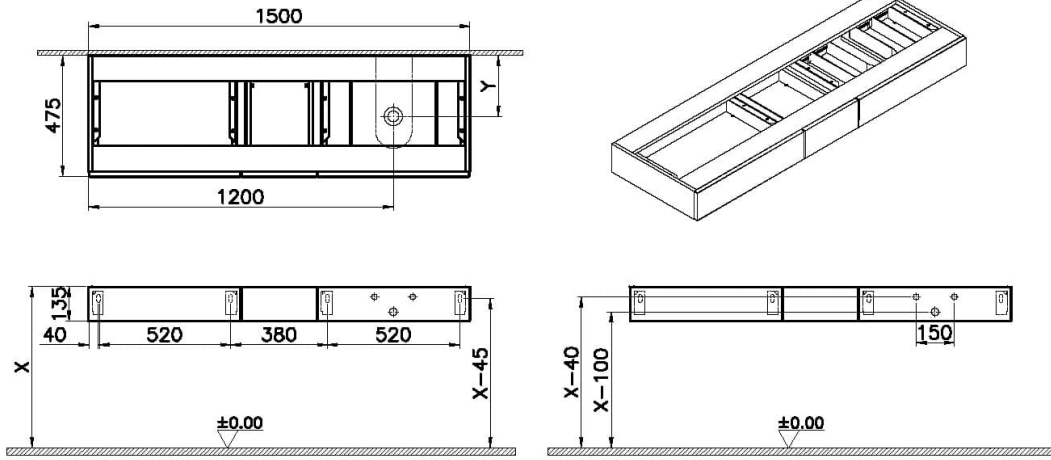

Technical Specifications

Awards	Good Design
Body Color	Flat Oak
Body Material	MDF
Brand	VitrA
Color	Flat Oak
Color Group	VALUE: Flat Oak
Colour	Flat Oak
Complementary Product	A4515934
Connection Type	Suspended
Depth (mm)	476
Designer	VitrA Design Team
Dimensions	150

Drawer/Door Option	1 drawer
Front Color	Flat Oak
Front Material	MDF
Full Extension	Yes
Handle	Without handle
Height (mm)	135
LED Lighting	No
Material	PVC
Number of Doors	1
Online VitrA	false
Packaged Dimensions (W×D×H)	200 x 526 x 185
Series	Origin
Soft Close	Yes
Width (mm)	150

2A Technical Drawing

Not: "X" ve "Y" ölçüleri kullanılacak lavabo tipine göre değişiklik göstermektedir.