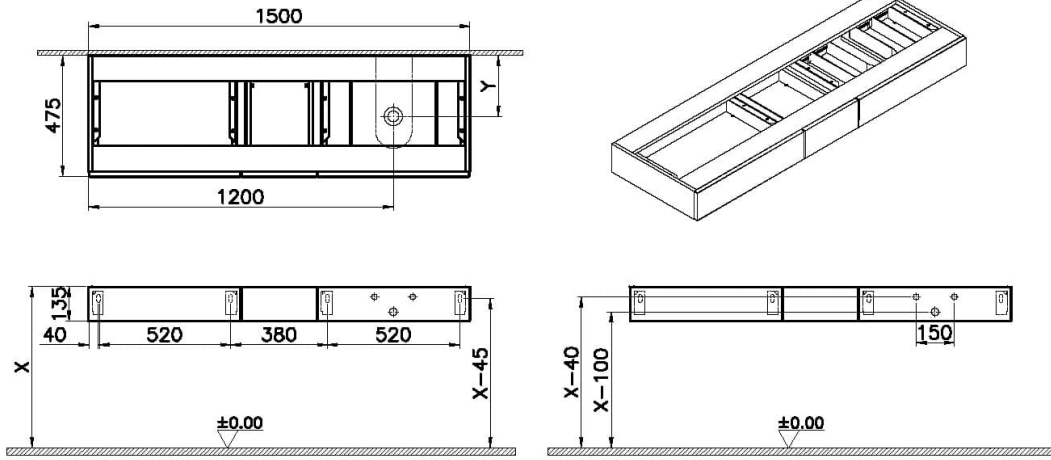

Technical Specifications

| | |
|-----------------------|----------------------------|
| Awards | Good Design |
| Body Color | Patterned Black Oak |
| Body Material | MDF |
| Brand | VitrA |
| Color | Patterned Black Oak |
| Color Group | VALUE: Patterned Black Oak |
| Colour | Patterned Black Oak |
| Complementary Product | A4515934 |
| Connection Type | Suspended |
| Depth (mm) | 476 |
| Designer | VitrA Design Team |
| Dimensions | 150 |

| | |
|-----------------------------|---------------------|
| Drawer/Door Option | 1 drawer |
| Front Color | Patterned Black Oak |
| Front Material | MDF |
| Full Extension | Yes |
| Handle | Without handle |
| Height (mm) | 135 |
| LED Lighting | No |
| Material | PVC |
| Number of Doors | 1 |
| Online VitrA | false |
| Packaged Dimensions (WxDxH) | 200 x 526 x 185 |
| Series | Origin |
| Soft Close | Yes |
| Width (mm) | 150 |

2A Technical Drawing

Not: "X" ve "Y" ölçüleri kullanılacak lavabo tipine göre değişiklik göstermektedir.