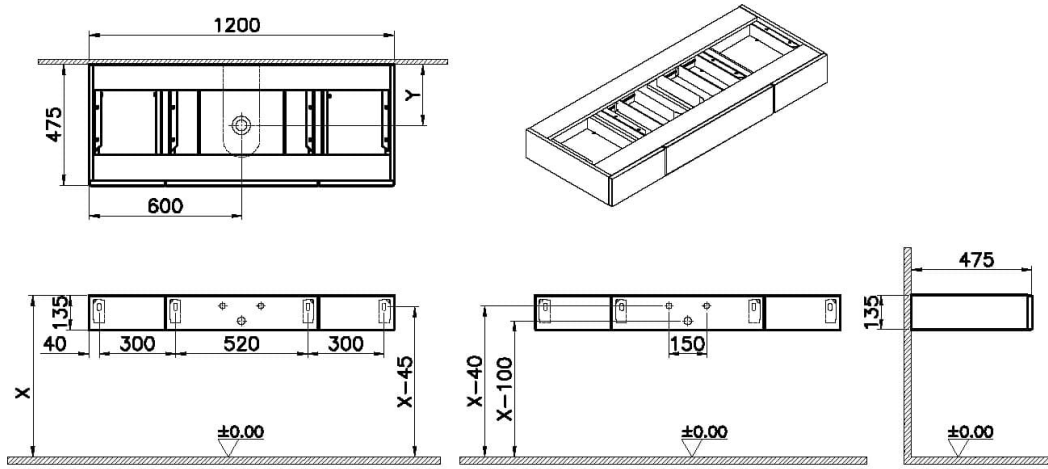

VitrA

Orgn DRW Counter, 120 cm, L.Oak

Product Code: 65688

Technical Specifications

Awards	Good Design
Body Color	Flat Oak
Body Material	MDF
Brand	VitrA
Color	Flat Oak
Color Group	VALUE: Flat Oak
Colour	Flat Oak
Complementary Product	A4515934
Connection Type	Suspended
Depth (mm)	476
Designer	VitrA Design Team
Dimensions	120

Drawer/Door Option	1 drawer
Front Color	Flat Oak
Front Material	MDF
Full Extension	Yes
Handle	Without handle
Height (mm)	135
LED Lighting	No
Material	PVC
Number of Doors	1
Online VitrA	false
Packaged Dimensions (W×D×H)	1250 x 526 x 185
Series	Origin
Soft Close	Yes
Width (mm)	1200

2A Technical Drawing

Not: "X" ve "Y" ölçüleri kullanılacak lavabo tipine göre değişiklik göstermektedir.

Note: "X" and "Y" dimensions vary according to the type of sink to be used.