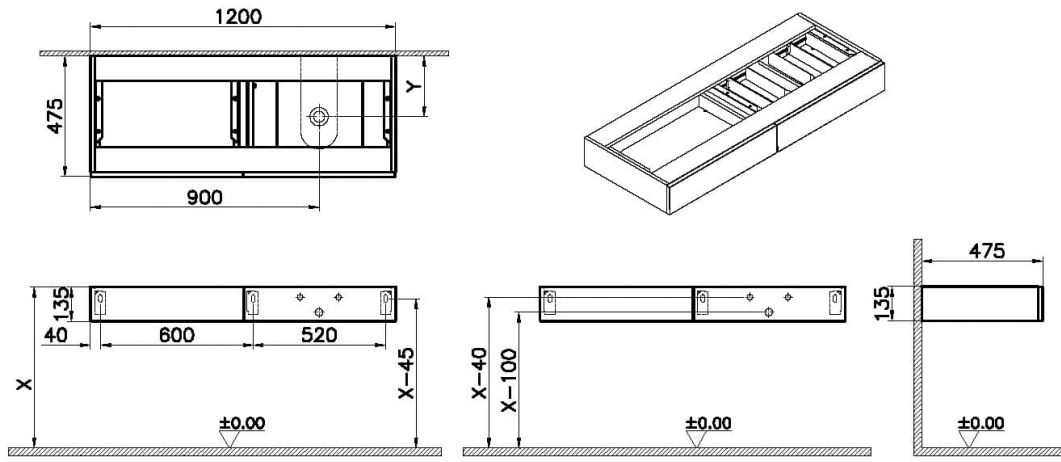

Technical Specifications

Awards	Good Design
Body Color	Flat Oak
Body Material	MDF
Brand	VitrA
Color	Flat Oak
Color Group	VALUE: Flat Oak
Colour	Flat Oak
Complementary Product	A4515934
Connection Type	Suspended
Depth (mm)	476
Designer	VitrA Design Team
Dimensions	120

Drawer/Door Option	1 drawer
Front Color	Flat Oak
Front Material	MDF
Full Extension	Yes
Handle	Without handle
Height (mm)	135
LED Lighting	No
Material	PVC
Number of Doors	1
Online VitrA	false
Packaged Dimensions (WxDxH)	1250 x 526 x 185
Series	Origin
Soft Close	Yes
Width (mm)	1200

2A Technical Drawing

Not: "X" ve "Y" ölçüleri kullanılacak lavabo tipine göre değişiklik göstermektedir.