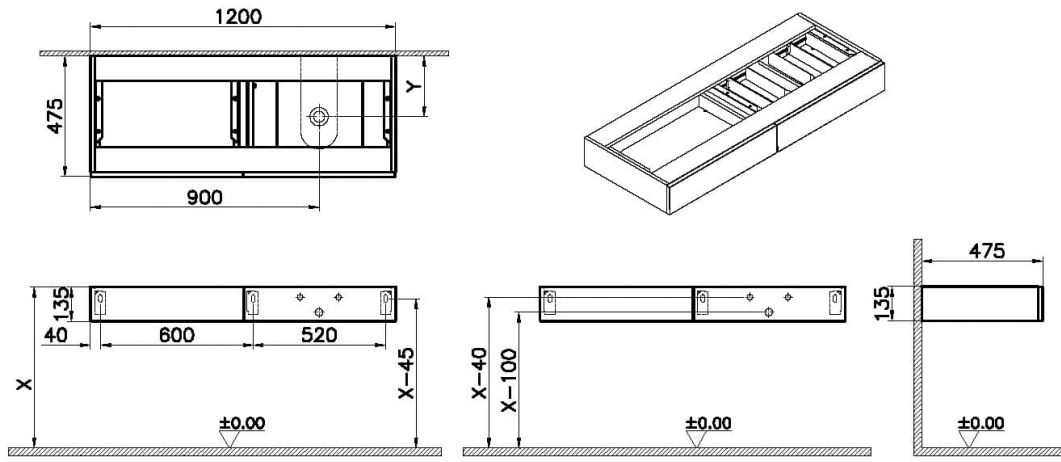

Technical Specifications

Awards	Good Design
Body Color	Patterned Black Oak
Body Material	MDF
Brand	VitrA
Color	Patterned Black Oak
Color Group	VALUE: Patterned Black Oak
Colour	Patterned Black Oak
Complementary Product	A4515934
Connection Type	Suspended
Depth (mm)	476
Designer	VitrA Design Team
Dimensions	120

Drawer/Door Option	1 drawer
Front Color	Patterned Black Oak
Front Material	MDF
Full Extension	Yes
Handle	Without handle
Height (mm)	135
LED Lighting	No
Material	PVC
Number of Doors	1
Online VitrA	false
Packaged Dimensions (WxDxH)	1250 x 526 x 185
Series	Origin
Soft Close	Yes
Width (mm)	1200

2A Technical Drawing

Not: "X" ve "Y" ölçüleri kullanılacak lavabo tipine göre değişiklik göstermektedir.