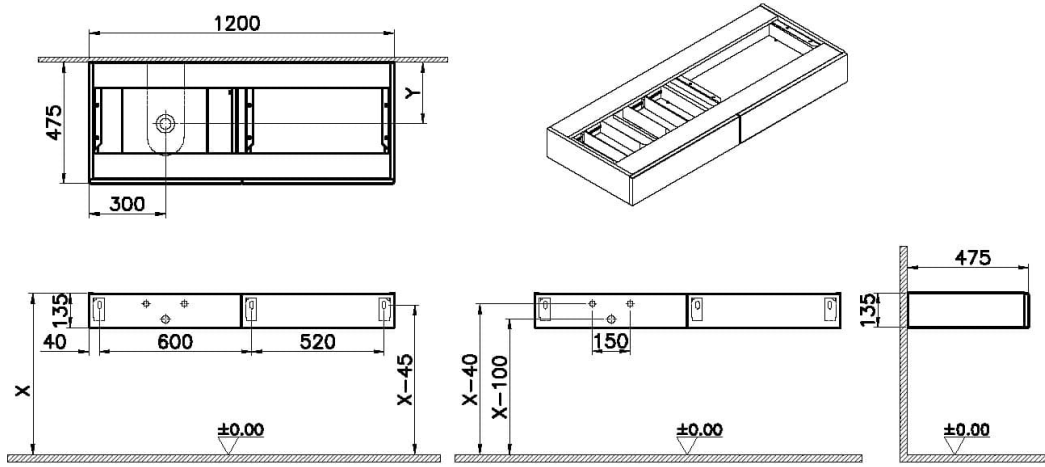

## Technical Specifications

Awards	Good Design
Body Color	Flat Oak
Body Material	MDF
Brand	VitrA
Color	Flat Oak
Color Group	VALUE: Flat Oak
Colour	Flat Oak
Complementary Product	A4515934
Connection Type	Suspended
Depth (mm)	476
Designer	VitrA Design Team
Dimensions	120

Drawer/Door Option	1 drawer
Front Color	Flat Oak
Front Material	MDF
Full Extension	Yes
Handle	Without handle
Height (mm)	135
LED Lighting	No
Material	PVC
Number of Doors	1
Online VitrA	false
Packaged Dimensions (WxDxH)	1250 x 526 x 185
Series	Origin
Soft Close	Yes
Width (mm)	1200

## 2A Technical Drawing

Not: "X" ve "Y" ölçüleri kullanılacak lavabo tipine göre değişiklik göstermektedir.