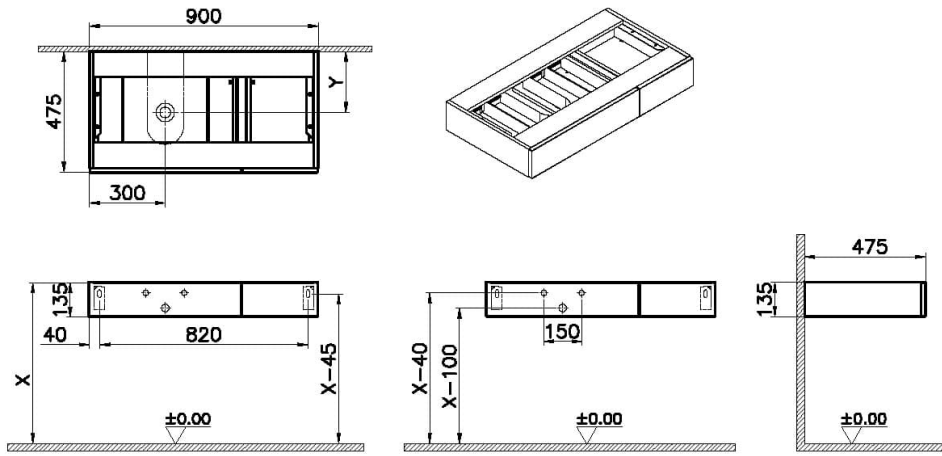

Technical Specifications

Awards	Good Design
Body Color	Flat Oak
Body Material	MDF
Brand	VitrA
Color	Flat Oak
Color Group	VALUE: Flat Oak
Colour	Flat Oak
Complementary Product	A4515934
Connection Type	Suspended
Depth (mm)	476
Designer	VitrA Design Team
Dimensions	90

Drawer/Door Option	1 drawer
Front Color	Flat Oak
Front Material	MDF
Full Extension	Yes
Handle	Without handle
Height (mm)	135
LED Lighting	No
Material	PVC
Number of Doors	1
Online VitrA	false
Packaged Dimensions (W×D×H)	950 x 526 x 185
Series	Origin
Soft Close	Yes
Width (mm)	900

2A Technical Drawing

Not: "X" ve "Y" ölçüleri kullanılacak lavabo tipine göre değişiklik göstermektedir.