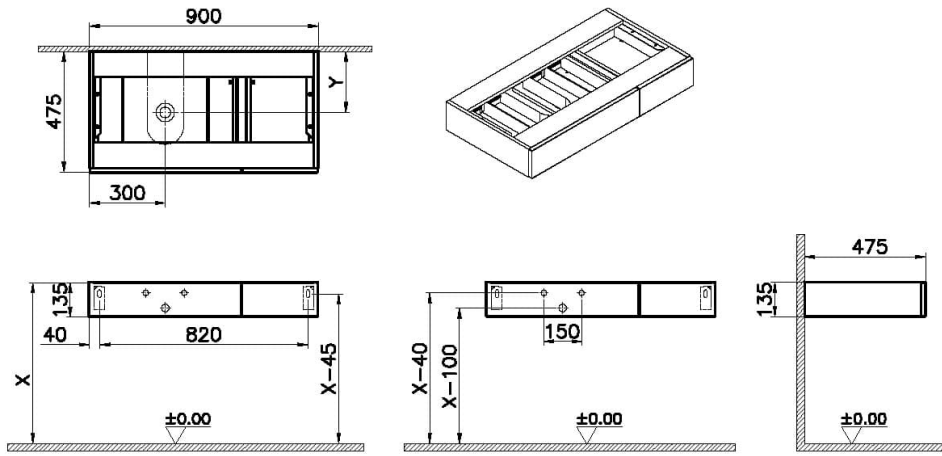

## Technical Specifications

Awards	Good Design
Body Color	Patterned Black Oak
Body Material	MDF
Brand	VitrA
Color	Patterned Black Oak
Color Group	VALUE: Patterned Black Oak
Colour	Patterned Black Oak
Complementary Product	A4515934
Connection Type	Suspended
Depth (mm)	476
Designer	VitrA Design Team
Dimensions	90

Drawer/Door Option	1 drawer
Front Color	Patterned Black Oak
Front Material	MDF
Full Extension	Yes
Handle	Without handle
Height (mm)	135
LED Lighting	No
Material	PVC
Number of Doors	1
Online VitrA	false
Packaged Dimensions (WxDxH)	950 x 526 x 185
Series	Origin
Soft Close	Yes
Width (mm)	900

## 2A Technical Drawing

Not: "X" ve "Y" ölçüleri kullanılacak lavabo tipine göre değişiklik göstermektedir.