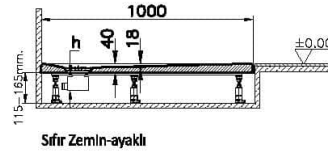

Designer	VitrA Design Team
Height (mm)	40
Material	Standard
Online VitrA	false
Packaged Dimensions (WxDxH)	105 x 85 x 6
Series	Leaf
Shape	Rectangular
Siphon Diameter	90 mm
Siphon Hole Position	Short Edge
Siphon Option	No
Special Needs	Yes
Width (mm)	1000

2A Technical Drawing

Flat

Ayaklı - Panelli

Sıfır Zemin-gömme

Sıfır Zemin-ayaklı