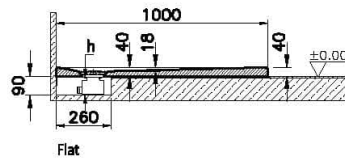

2A Technical Drawing