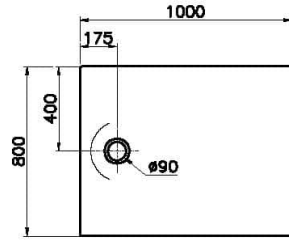

2A Technical Drawing