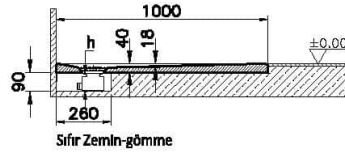

Collection: Leaf

Technical Specifications

Anti-slip Class	YOKTUR
Application Type	Flat Concealed
Bathtub Overflow Depth	18
Body Material	Acrylic
Brand	VitrA
Cabinet Glass Feature	KC00
Color	Textured Anthracite
Color Group	VALUE: Textured Anthracite
Colour	Textured Anthracite
Complementary Product	59916520000
Cuttable	Yes
Depth (mm)	800

Designer	VitrA Design Team
Height (mm)	40
Material	Standard
Online VitrA	false
Packaged Dimensions (WxDxH)	105 x 85 x 6
Series	Leaf
Shape	Rectangular
Siphon Diameter	90 mm
Siphon Hole Position	Short Edge
Siphon Option	No
Special Needs	Yes
Width (mm)	1000

2A Technical Drawing

Flat

Ayaklı - Panelli

Sıfır Zemin-gömme

Sıfır Zemin-ayaklı