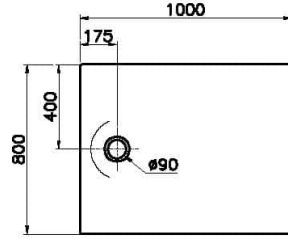

2A Technical Drawing