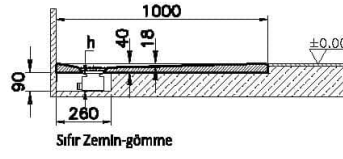

Collection: Leaf

Technical Specifications

Anti-slip Class	YOKTUR
Application Type	Flat Concealed
Bathtub Overflow Depth	18
Body Material	Acrylic
Brand	VitrA
Cabinet Glass Feature	KC00
Color	Textured White
Color Group	VALUE: Textured White
Colour	Textured White
Complementary Product	59916520000
Cuttable	Yes
Depth (mm)	800

Designer	VitrA Design Team
Height (mm)	40
Material	Standard
Online VitrA	false
Packaged Dimensions (WxDxH)	105 x 85 x 6
Series	Leaf
Shape	Rectangular
Siphon Diameter	90 mm
Siphon Hole Position	Short Edge
Siphon Option	No
Special Needs	Yes
Width (mm)	1000

2A Technical Drawing

Flat

Ayaklı - Panelli

Sıfır Zemin-gömme

Sıfır Zemin-ayaklı