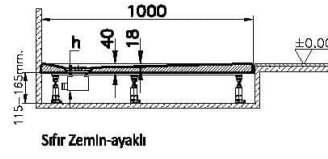

Designer	VitrA Design Team
Height (mm)	40
Material	Standard
Online VitrA	false
Packaged Dimensions (WxDxH)	105 x 85 x 6
Series	Leaf
Shape	Rectangular
Siphon Diameter	90 mm
Siphon Hole Position	Short Edge
Siphon Option	No
Special Needs	Yes
Width (mm)	1000

2A Technical Drawing

Flat

Ayaklı - Panelli

Sıfır Zemin-gömme

Sıfır Zemin-ayaklı