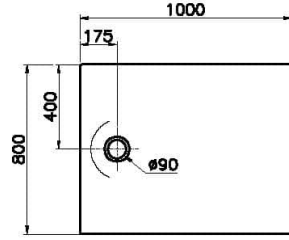

2A Technical Drawing