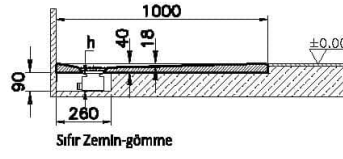

Collection: Leaf

Technical Specifications

Anti-slip Class	NO
Application Type	Flat Concealed
Bathtub Overflow Depth	18
Body Material	Acrylic
Brand	VitrA
Cabinet Glass Feature	KC00
Color	White
Color Group	VALUE: White
Colour	White
Complementary Product	59916520000
Cuttable	Yes
Depth (mm)	800

Designer	VitrA Design Team
Height (mm)	40
Material	Standard
Online VitrA	false
Packaged Dimensions (WxDxH)	105 x 85 x 6
Series	Leaf
Shape	Rectangular
Siphon Diameter	90 mm
Siphon Hole Position	Short Edge
Siphon Option	No
Special Needs	Yes
Width (mm)	1000

2A Technical Drawing

Flat

Ayaklı - Panelli

Sıfır Zemin-gömme

Sıfır Zemin-ayaklı