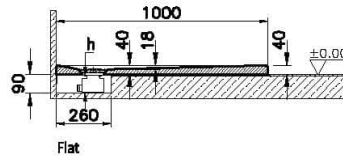

2A Technical Drawing