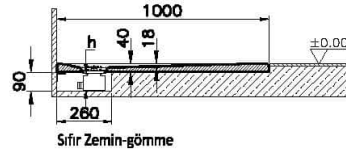

Collection: Leaf

Technical Specifications

Anti-slip Class	YOKTUR
Application Type	Flat Concealed
Bathtub Overflow Depth	18
Body Material	Acrylic
Brand	VitrA
Cabinet Glass Feature	KC00
Color	Textured Taupe
Color Group	VALUE: Textured Taupe
Colour	Textured Taupe
Complementary Product	59916515000
Cuttable	Yes
Depth (mm)	750

Designer	VitrA Design Team
Height (mm)	40
Material	Standard
Online VitrA	false
Packaged Dimensions (WxDxH)	105 x 80 x 6
Series	Leaf
Shape	Rectangular
Siphon Diameter	90 mm
Siphon Hole Position	Short Edge
Siphon Option	No
Special Needs	Yes
Width (mm)	1000

2A Technical Drawing

Flat

Ayaklı - Panelli

Sıfır Zemin-gömme

Sıfır Zemin-ayaklı