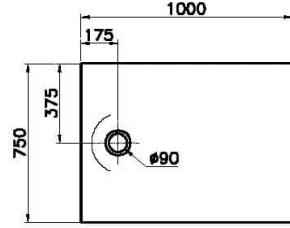

2A Technical Drawing