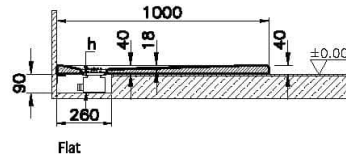

2A Technical Drawing