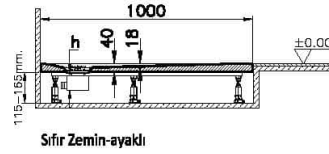

Designer	VitrA Design Team
Height (mm)	40
Material	Standard
Online VitrA	false
Packaged Dimensions (WxDxH)	105 x 80 x 6
Series	Leaf
Shape	Rectangular
Siphon Diameter	90 mm
Siphon Hole Position	Short Edge
Siphon Option	No
Special Needs	Yes
Width (mm)	1000

2A Technical Drawing

Flat

Ayaklı - Panelli

Sıfır Zemin-gömme

Sıfır Zemin-ayaklı