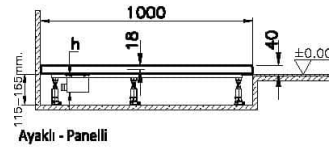

Ayaklı - Panelli