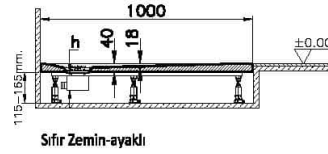

Designer	VitrA Design Team
Height (mm)	40
Material	Standard
Online VitrA	false
Packaged Dimensions (WxDxH)	105 x 80 x 6
Series	Leaf
Shape	Rectangular
Siphon Diameter	90 mm
Siphon Hole Position	Short Edge
Siphon Option	No
Special Needs	Yes
Width (mm)	1000

2A Technical Drawing

Flat

Ayaklı - Panelli

Sıfır Zemin-gömme

Sıfır Zemin-ayaklı