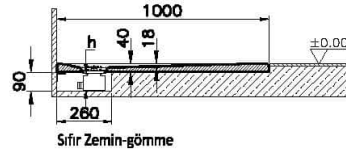

Collection: Leaf

Technical Specifications

Anti-slip Class	YOKTUR
Application Type	Flat Concealed
Bathtub Overflow Depth	18
Body Material	Acrylic
Brand	VitrA
Cabinet Glass Feature	KC00
Color	Textured Gray
Color Group	VALUE: Textured Gray
Colour	Textured Gray
Complementary Product	59916515000
Cuttable	Yes
Depth (mm)	750

Designer	VitrA Design Team
Height (mm)	40
Material	Standard
Online VitrA	false
Packaged Dimensions (WxDxH)	105 x 80 x 6
Series	Leaf
Shape	Rectangular
Siphon Diameter	90 mm
Siphon Hole Position	Short Edge
Siphon Option	No
Special Needs	Yes
Width (mm)	1000

2A Technical Drawing

Flat

Ayaklı - Panelli

Sıfır Zemin-gömme

Sıfır Zemin-ayaklı