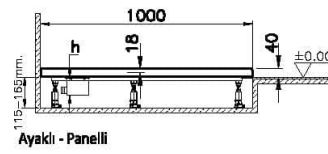

Ayaklı - Panelli